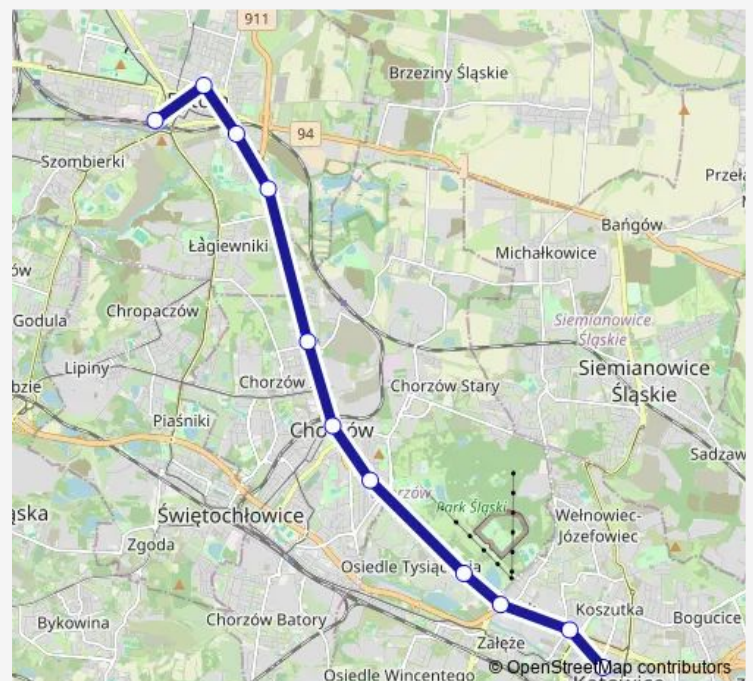

### Direction

Katowice Piotra Skargi — Bytom Dworzec

11 stops

[Open route schedule](#)

Katowice Piotra Skargi

Dąb Huta Baildon

Dąb Kościół

Park Śląski Ogród Zoologiczny

### Route schedule

Katowice Piotra Skargi — Bytom Dworzec

Monday 04:10-18:07

Tuesday 04:10-18:07

Wednesday 04:10-18:07

Thursday 04:10-18:07

Friday 04:10-18:07

Saturday 04:10-16:40

### Route info

Direction: Katowice Piotra Skargi

Stops: 11

Trip Duration: 0 hour 32 min

830

830 Bus time schedules and route maps are available in an offline PDF at [busmaps.com](https://busmaps.com). Use the [busmaps.com](https://busmaps.com) website to see live bus times, train schedule or subway schedule, and step-by-step directions for all public transit in Katowice