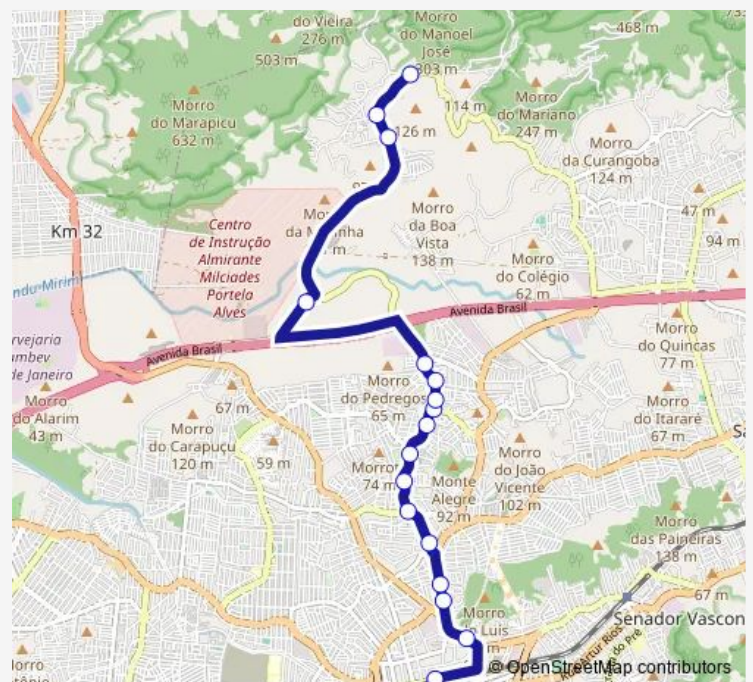

Route schedule

Ponto Final: Campo Grande : Linhas para Zona Oeste (via Rua Lucília) — Mendanha

Monday 00:00

Tuesday 00:00

Wednesday 00:00

Thursday 00:00

Friday 00:00

Saturday 00:00

Sunday 00:00

Route info

Direction: Ponto Final: Campo Grande : Linhas para Zona Oeste (via Rua Lucília)

Stops: 17

Trip Duration: 0 hour 26 min

Direction

Mendanha — Ponto Final: Campo Grande : Linhas para Zona Oeste (via Rua Lucília)

16 stops

[Open route schedule](#)

Mendanha

Genipapo

Esperança

Paulo Afonso

Baluarte

Muzambinho

Thursday 00:00

Friday 00:00

Saturday 00:00

Sunday 00:00

Route info

Direction: Mendanha

Stops: 16

Trip Duration: 0 hour 30 min