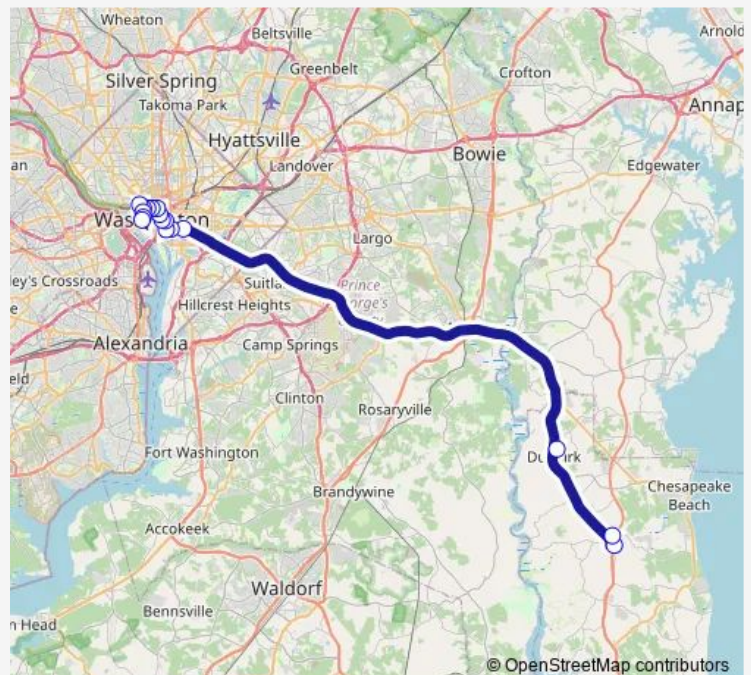

K ST & 17th ST & Connecticut NW wb

K ST & 19th ST NW wb

21st ST & M ST NW fs sb

19th ST & Penn AVE & H ST NW sb

19th ST & E ST NW sb

Virginia AVE Pm

Route schedule

Chesapeake Church — Virginia AVE Pm

Monday 04:55-07:17

Tuesday 04:55-07:17

Wednesday 04:55-07:17

Thursday 04:55-07:17

Friday 04:55-07:17

Saturday —

Sunday —

Route info

Direction: Chesapeake Church

Stops: 17

Trip Duration: 1 hour 23 min

Direction

Virginia AVE Pm — Sunderland P&R (MD-2 Near MD-4 & MD-262)

16 stops

[Open route schedule](#)

Virginia AVE Pm

Sunday —

Route info

Direction: Virginia AVE Pm

Stops: 16

Trip Duration: 1 hour 41 min

830 Bus time schedules and route maps are available in an offline PDF at busmaps.com. Use the busmaps.com website to see live bus times, train schedule or subway schedule, and step-by-step directions for all public transit in Washington