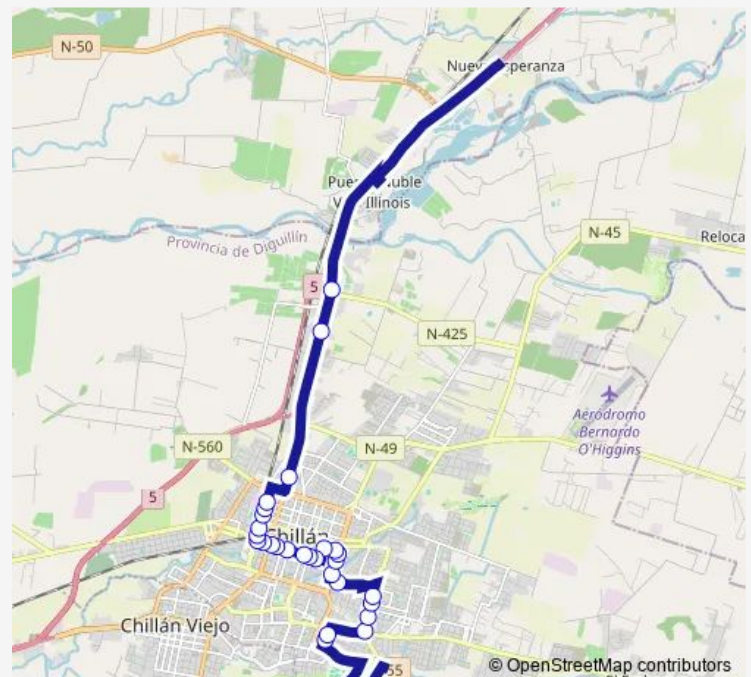

Direction

Galvarino / Caupolican — Av. Bernardo O Higgins / KM 5

28 stops

[Open route schedule](#)

Galvarino / Caupolican

Galvarino / Limaro

LOS Puelches / LA Rtda

LOS Puelches / Volcan Chillan

Av. Brasil / EL Roble

Route schedule

Galvarino / Caupolican — Av. Bernardo O Higgins / KM 5

Monday 06:53-19:53

Tuesday 06:53-19:53

Wednesday 06:53-19:53

Thursday 06:53-19:53

Friday 06:53-19:53

Saturday 06:53-19:53

Sunday 06:53-19:53

Route info

Direction: Galvarino / Caupolican

Stops: 28

Trip Duration: 0 hour 35 min

Av. Brasil / Constitucion

Av. Brasil / Bulnes

Av. Brasil / Vega DE Saldias

Av. Brasil / Gamero

Av. O Higgins / Pedro Sanmartin

Av. Bernardo O Higgins / Salida Norte Chillan

Av. Bernardo O Higgins / KM 5

4_I Bus time schedules and route maps are available in an offline PDF at busmaps.com. Use the busmaps.com website to see live bus times, train schedule or subway schedule, and step-by-step directions for all public transit in Chillan