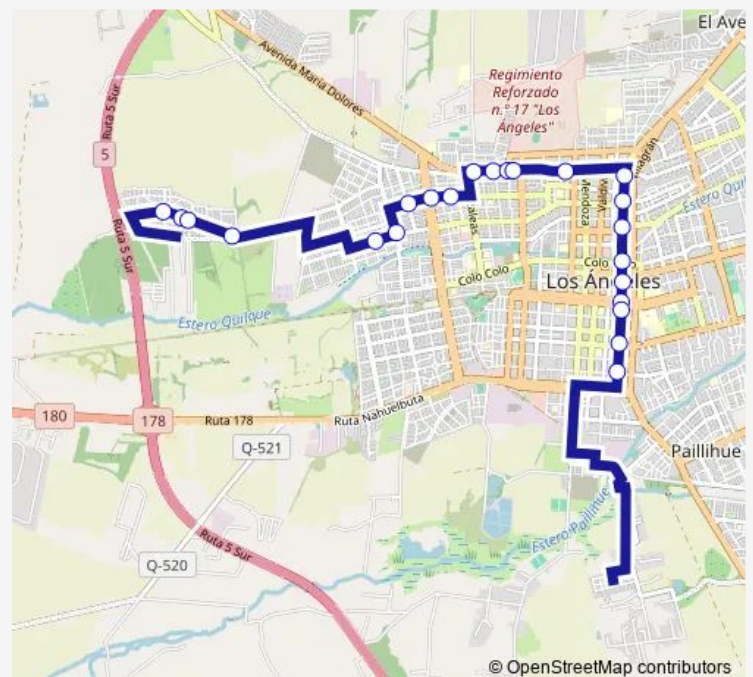

Orompello / San Luis

Orompello / Ruiz Aldea

Orompello / Los Angeles

Orompello / Ercilla

Almagro / Lincoyan

Almagro / Galvarino

Almagro / Tucapel

Almagro / Colo Colo

Almagro / Caupolican

Almagro / Avenida Ricardo Vicuna Sur

Freire / Bulnes

Route schedule

Chile Lindo / El Sombrerito — Freire / Eleuterio Ramirez

Monday 07:17-20:17

Tuesday 07:17-20:17

Wednesday 07:17-20:17

Thursday 07:17-20:17

Friday 07:17-20:17

Saturday 07:17-20:17

Sunday 07:17-20:17

Route info

Direction: Chile Lindo / El Sombrerito

Stops: 23

Trip Duration: 0 hour 25 min

4_I — Chiprodal - Bolson

Freire / P. Lynch

Freire / Eleuterio Ramirez

4_I Bus time schedules and route maps are available in an offline PDF at busmaps.com. Use the busmaps.com website to see live bus times, train schedule or subway schedule, and step-by-step directions for all public transit in Los Angeles