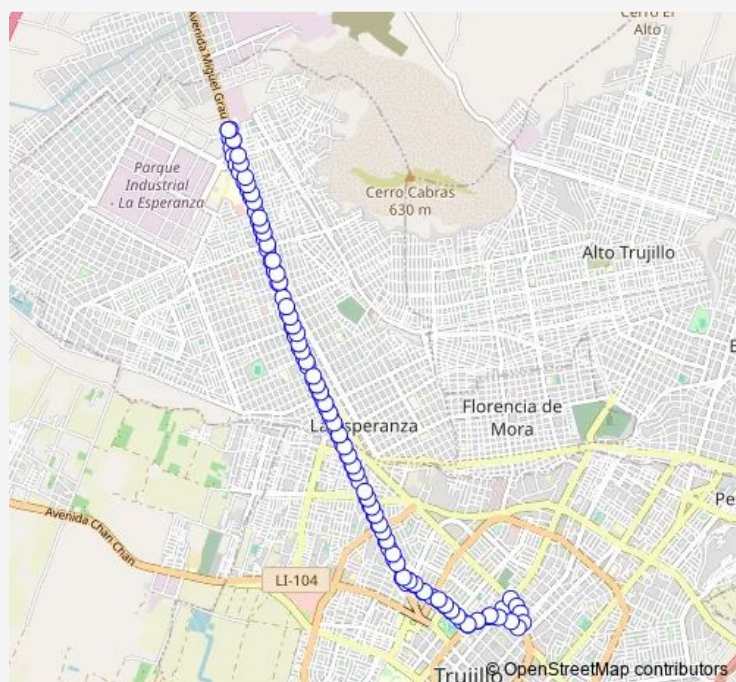

Avenida José Gabriel Condorcanqui

Avenida José Gabriel Condorcanqui y Calle Canal de Suez

Avenida José Gabriel Condorcanqui

Avenida José Gabriel Condorcanqui

Avenida José Gabriel Condorcanqui

Avenida José Gabriel Condorcanqui

Avenida José Gabriel Condorcanqui y Avenida Egipto

Route schedule

Avenida Miguel Grau y Avenida José Gabriel Condorcanqui — Avenida Miguel Grau y Avenida José Gabriel Condorcanqui

Monday	00:00
Tuesday	00:00
Wednesday	00:00
Thursday	00:00
Friday	00:00
Saturday	00:00
Sunday	00:00

Route info

Direction: Avenida Miguel Grau y Avenida José Gabriel Condorcanqui

Stops: 119

Trip Duration: 1 hour 0 min

CT-25 A — CT-25 A : Jirón Rimac → Jirón Rimac

Avenida José Gabriel Condorcanqui

Avenida José Gabriel Condorcanqui

Avenida José Gabriel Condorcanqui

Avenida José Gabriel Condorcanqui

Avenida José Gabriel Condorcanqui

Avenida José Gabriel Condorcanqui

Avenida José Gabriel Condorcanqui

Avenida José Gabriel Condorcanqui

Avenida José Gabriel Condorcanqui y Calle Ayacucho