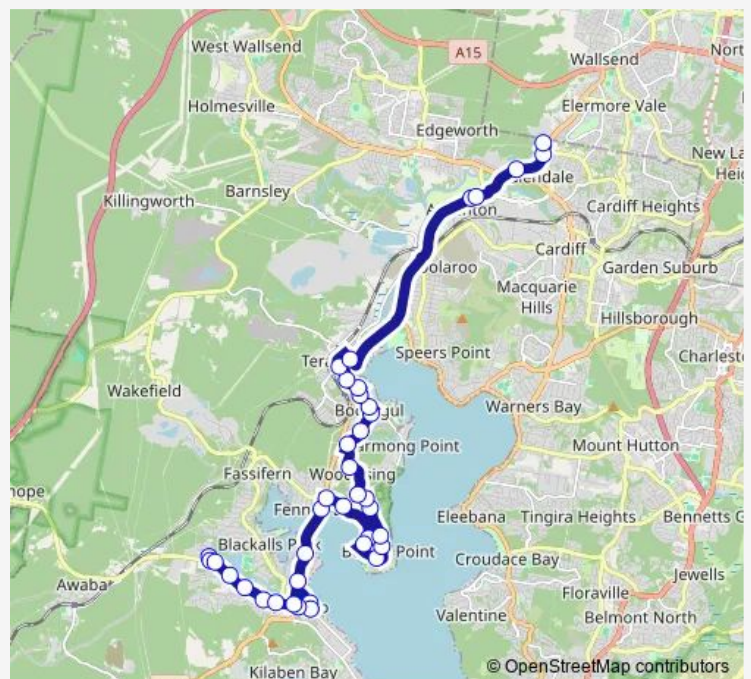

Middle Point Rd Opp Macquarie St

The Ridgeway At Glen Mitchell St

The Ridgeway Before Bulkirra Pl

Route schedule

High St After Sunderland St — Macquarie College

Monday 07:20

Tuesday 07:20

Wednesday 07:20

Thursday 07:20

Friday 07:20

Saturday —

Sunday —

Route info

Direction: High St After Sunderland St

Stops: 39

Trip Duration: 0 hour 45 min

The Ridgeway At Koiyong Pl

The Ridgeway Before Quigley Rd

Enterprise Way At Willai St

Enterprise Way At Southern Cross Dr

Hayden Brook Rd After Vim Cl

Hayden Brook Rd After Merriwa St

Hayden Brook Rd At Ranclaud St

Marmong St Opp Five Island School

Marmong St At Rens St

First St After Fourth St

Anglican Care Booragul, York St

York St Opp Margaret St

Teralba Lakeside Caravan Park, Anzac Pde

Lake Rd At Park Av

Lake Rd After Park Av