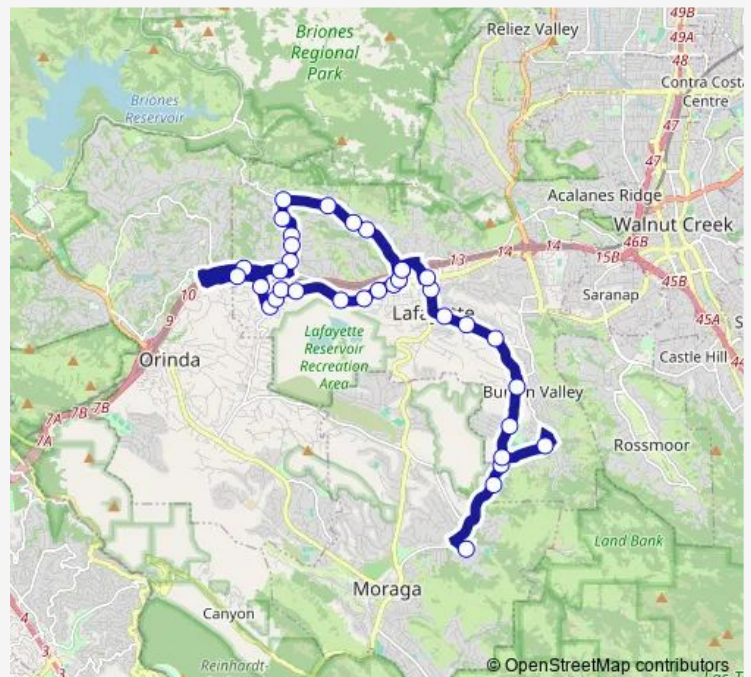

Upper Happy Valley Rd And Oleander Dr

Upper Happy Valley Rd And N Peardale Dr

Upper Happy Valley Rd And Rahara Dr

Upper Happy Valley Rd And Los Arabis Dr

**Route schedule**

St Mary'S College — Lafayette Bart

Monday 14:45

Tuesday 14:45

Wednesday 14:45

Thursday 14:45

Friday 14:45

Saturday —

Sunday —

**Route info**

Direction: St Mary'S College

Stops: 35

Trip Duration: 0 hour 55 min

626 — Saint Mary's College/Lafayette Bart

El Nido Ranch Rd And Upper Happy Valley Rd

El Nido Ranch Rd And Lizann Dr

Hidden Valley Rd And Blackthorn Dr

Mt Diablo Blvd And Village Center

Mt Diablo Blvd And Gallagher

Mt Diablo Blvd And Mountain View Dr

Happy Valley Rd And Mt Diablo Blvd

Lafayette Bart

**Direction**

Lafayette Bart — St Mary'S College

15 stops