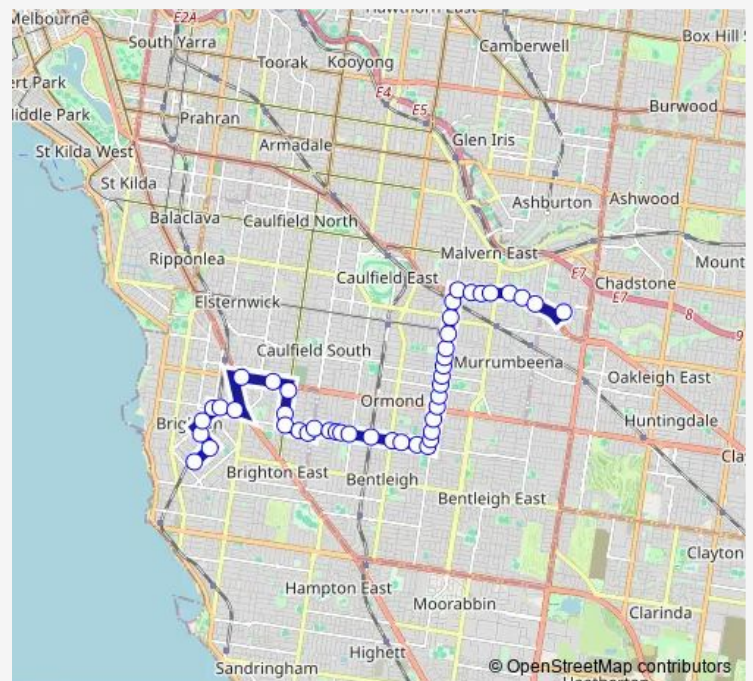

Caramar Ave/Union St (Brighton East)

Thomas St/Union St (Brighton East)

Thomas St/Mckinnon Rd (Mckinnon)

Capitol Ave/Mckinnon Rd (Mckinnon)

Lysbeth St/Mckinnon Rd (Mckinnon)

Anne St/Mckinnon Rd (Mckinnon)

Wheatley Rd/Mckinnon Rd (Mckinnon)

Mckinnon Station/Mckinnon Rd (Mckinnon)

Jasper Rd/Mckinnon Rd (Mckinnon)

Route schedule

Middle Brighton Station/Male St (Brighton) — Chadstone Shopping Centre/Eastern Access Rd (Malvern East)

Monday	06:03-21:11
Tuesday	06:03-21:11
Wednesday	06:03-21:11
Thursday	06:03-21:11
Friday	06:03-21:11
Saturday	07:35-20:52
Sunday	08:35-20:53

Route info

Direction: Middle Brighton Station/Male St (Brighton)

Stops: 45

Trip Duration: 0 hour 39 min

626 — Chadstone SC - Middle Brighton

Wembley Gr/Mckinnon Rd (Mckinnon)

Mckinnon Secondary College/Mckinnon Rd (Mckinnon)

Alma St/Dandenong Rd (Malvern East)

Chadstone Shopping Centre/Eastern Access Rd (Malvern East)

Direction

Chadstone Shopping Centre/Eastern Access Rd (Malvern East) — Middle Brighton Station/Male St (Brighton)