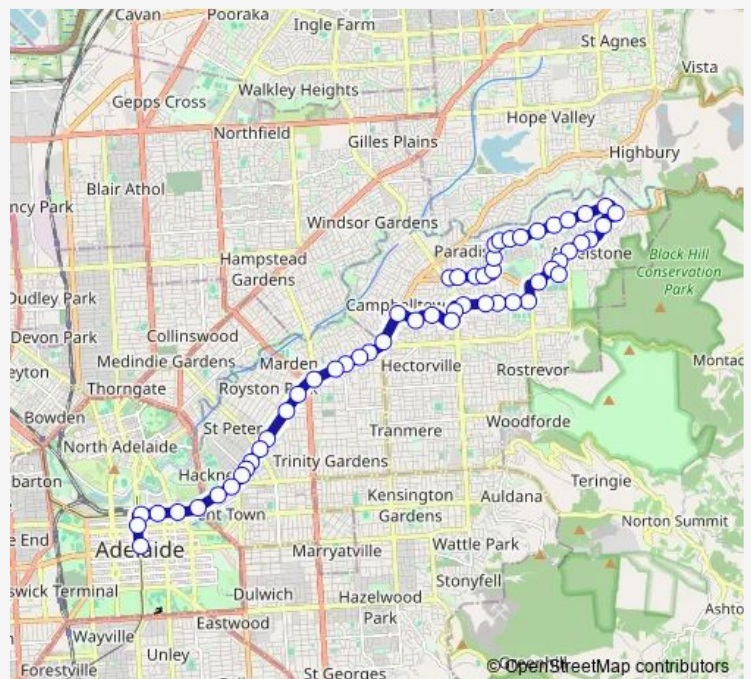

Stop 34 Gorge Rd - South East side

Route schedule

Stop 25 Gorge Rd - North side — Stop F2 King William St - North East side

Monday 14:30

Tuesday 15:25

Wednesday 15:25

Thursday 15:25

Friday 15:25

Saturday —

Sunday —

Route info

Direction: Stop 25 Gorge Rd - North side

Stops: 55

Trip Duration: 0 hour 57 min

Stop 32 Gorge Rd - South side

Stop 31 Gorge Rd - South side

Stop School St Ignatius Senior College Manresa Ct

Stop 30 Gorge Rd - South side

Stop 32 Graves St - South side

Stop 33 Graves St - South side

Stop 34 Graves St - South side

Stop 35 Graves St - South side

Stop 37 Graves St - South side

Stop 23A Newton Rd - East side

Stop 23 Cresdee Rd - South side

Stop 22 Reserve Rd - South East side

Stop 21 Clairville Rd - South East side

Stop 20 Lower North East Rd - South East side

Stop 18 / 18C Lower North East Rd - South East side