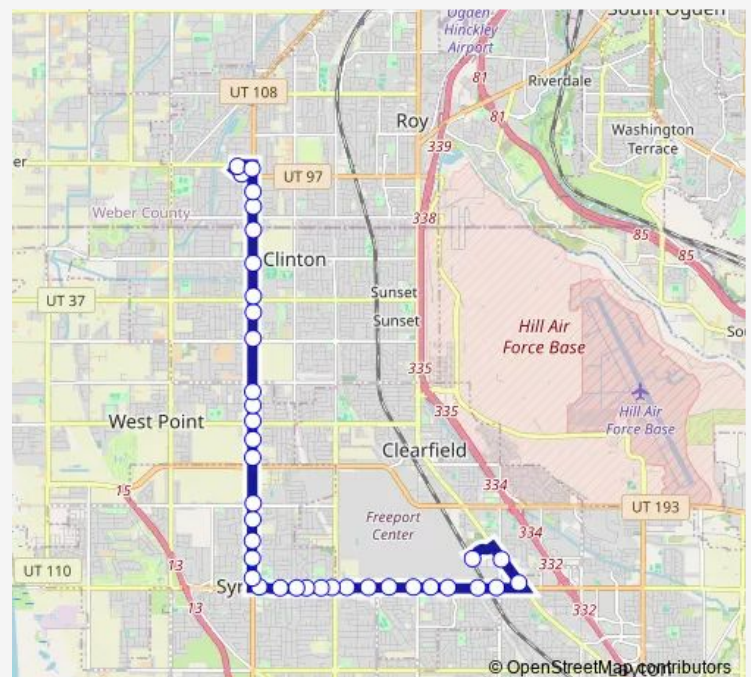

### Direction

Clearfield Station (Bay D) — 3500 W / 5500 S (Sb)

37 stops

[Open route schedule](#)

Clearfield Station (Bay D)

Main St @ 1338 S

Main St @ 2065 N (Layton)

Antelope Dr / 1000 E (WB) (Clearfie

### Route schedule

Clearfield Station (Bay D) — 3500 W / 5500 S (Sb)

Monday 06:18-20:45

Tuesday 06:18-20:45

Wednesday 06:18-20:45

Thursday 06:18-20:45

Friday 06:18-20:45

Saturday 08:17-19:42

### Route info

Direction: Clearfield Station (Bay D)

Stops: 37

Trip Duration: 0 hour 29 min

626 — West ROY / Clfd Stat

2000 W / 700 S (Nb)

2000 W / SR-193 (Nb)

2000 W / 100 N (Nb)

## Route info

Direction: 3500 W / 5500 S (Sb)

Stops: 35

Trip Duration: 0 hour 20 min

Antelope Dr / 500 W (Eb)

Antelope Dr / 300 W (Eb)

Antelope Dr / Main St (Eb)

Antelope Dr / 200 E (Eb)