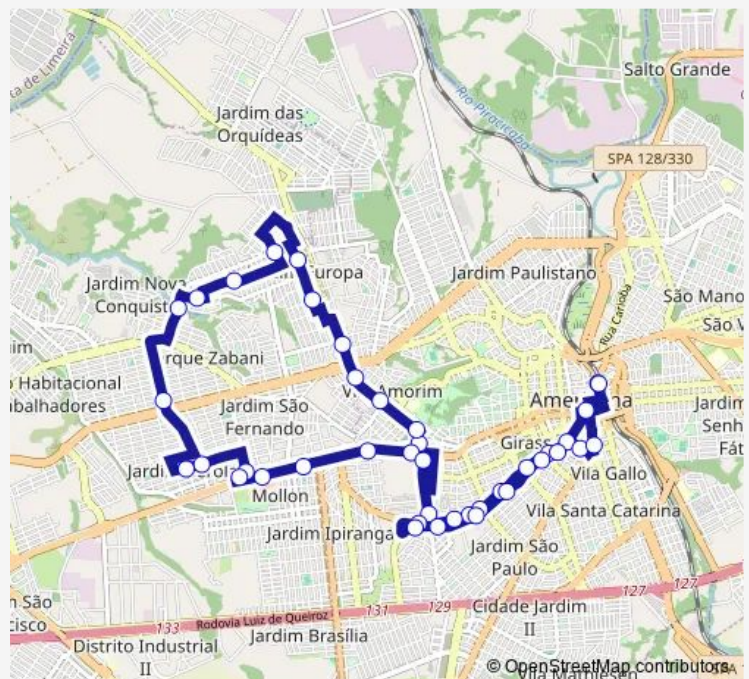

### Route schedule

Terminal Urbano - Centro Americana - SP 13465-005 Brasil — Terminal Metropolitano de Americana

Monday 05:00-21:45

Tuesday 05:00-21:45

Wednesday 05:00-21:45

Thursday 05:00-21:45

Friday 05:00-21:45

Saturday 05:00-21:45

Sunday —

### Route info

Direction: Terminal Urbano - Centro Americana - SP 13465-005 Brasil

Stops: 41

Trip Duration: 1 hour 15 min

626 — Americana (Terminal Metropolitano DE Americana) - Santa Barbara D Oeste (Jardim Europa)