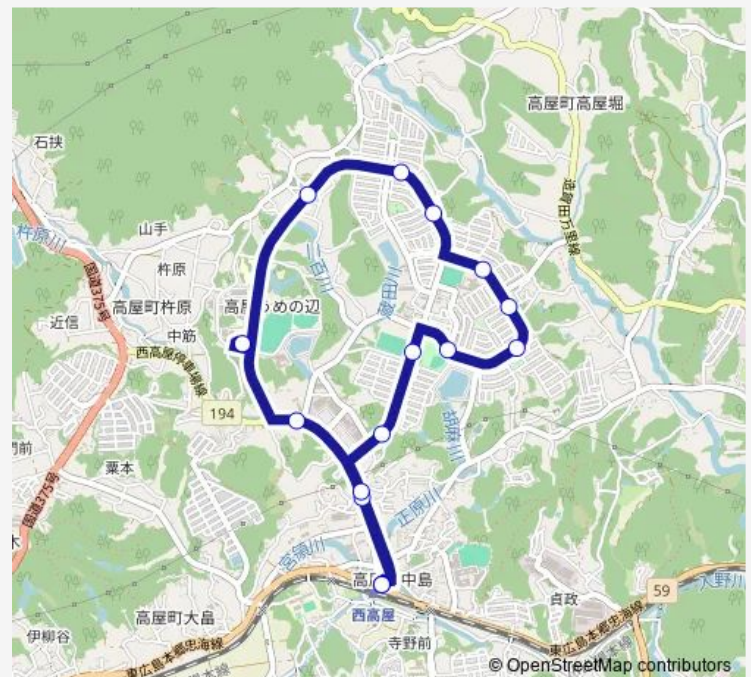

### Route schedule

西高屋駅前 — 西高屋駅前

Monday 07:03-11:20

Tuesday 07:03-11:20

Wednesday 07:03-11:20

Thursday 07:03-11:20

Friday 07:03-11:20

Saturday 07:39-11:20

### Route info

Direction: 西高屋駅前

Stops: 15

Trip Duration: 0 hour 15 min

高美が丘線・時計回り Bus time schedules and route maps are available in an offline PDF at [busmaps.com](https://busmaps.com). Use the [busmaps.com](https://busmaps.com) website to see live bus times, train schedule or subway schedule, and step-by-step directions for all public transit in Higashihiroshima