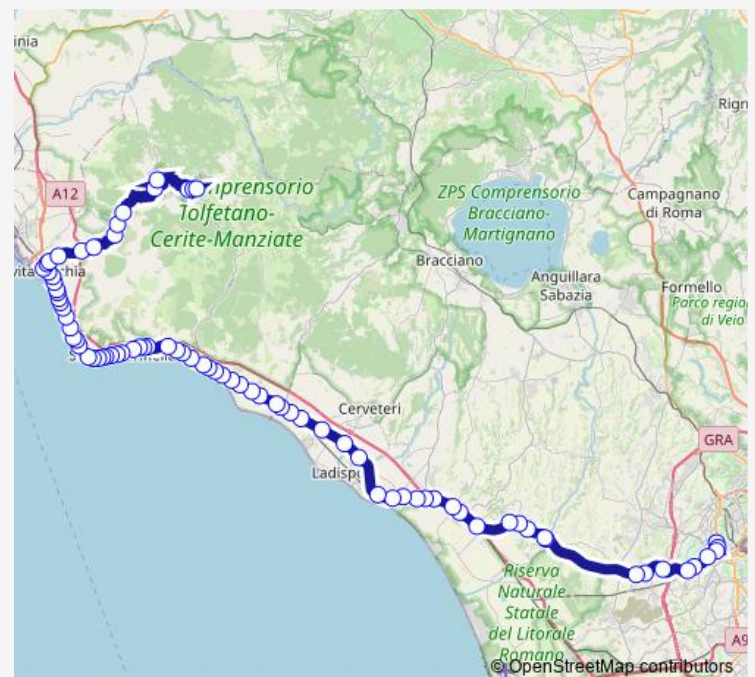

Fiumicino | Via Aurelia Via Ceri # f20

Ladispoli | Via Aurelia Via Sorgente # f21

Ladispoli | Via Aurelia Via Galassie # f22

Route schedule

Roma | Capolinea Cornelia # f1 — Tolfa | piazza Vittorio Veneto # f254

Monday 16:40-17:30

Tuesday 16:40-17:30

Wednesday 16:40-17:30

Thursday 16:40-17:30

Friday 16:40-17:30

Saturday 17:25

Sunday —

Route info

Direction: Roma | Capolinea Cornelia # f1

Stops: 81

Trip Duration: 2 hour 7 min

To240d — Roma Cornelia - Tolfa # To240d

Ladispoli | Via Aurelia Via Monteroni # f23

Ladispoli | Via Aurelia (Palo Laziale) # f146

Allumiere | Piazza Repubblica # f258

Tolfa | Viale Italia Via Caro # f252

Tolfa | Viale Italia Via Togliatti # f253

Tolfa | piazza Vittorio Veneto # f254

To240d Bus time schedules and route maps are available in an offline PDF at busmaps.com. Use the busmaps.com website to see live bus times, train schedule or subway schedule, and step-by-step directions for all public transit in Santa Marinella