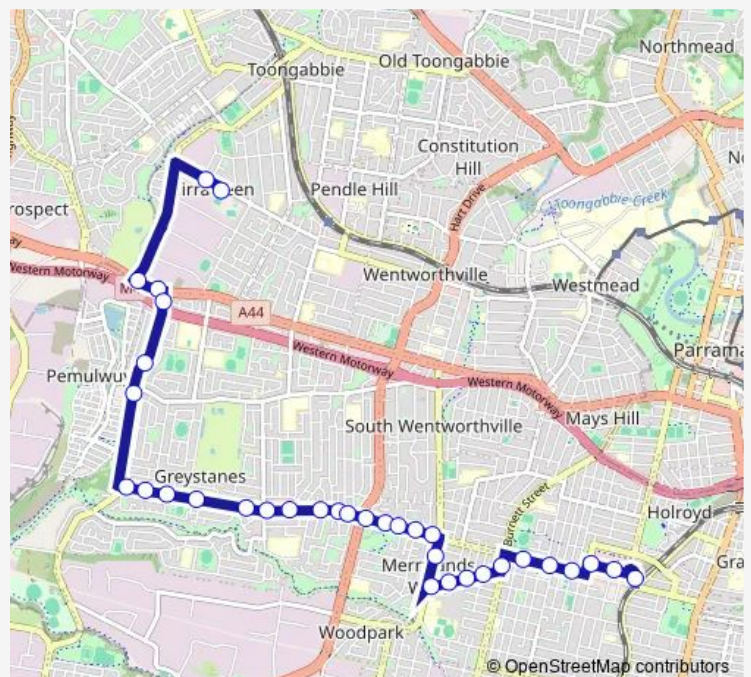

School Bus 7504 Girraween High School to Merrylands

[Go to website](#)

Direction

Girraween HS Bus Bay, Gilba Rd — Merrylands Interchange, Terminal PI - Stand 2

34 stops

[Open route schedule](#)

- Girraween HS Bus Bay, Gilba Rd
- Gilba Rd Opp Palm St
- Great Western Hwy At Toongabbie Rd
- Great Western Hwy Opp Greystanes Rd
- Greystanes Rd At Millicent St
- Greystanes Rd Opp Cobar St
- Greystanes Rd After Old Prospect Rd
- Merrylands Rd After Greystanes Rd
- Merrylands Rd At Carter St
- Merrylands Rd Opp Bambil St
- Greystanes Public School, Merrylands Rd
- Merrylands Rd Opp Greystanes Community Centre
- Merrylands Rd After Cumberland Rd
- Greystanes Shopping Centre, Merrylands Rd
- Merrylands Rd At Hilton St
- Merrylands Rd Before Ringrose Av
- Merrylands Rd After Ringrose Av
- Merrylands Rd After Jersey Rd
- Merrylands Rd Opp Central Gardens Park
- Merrylands Rd At Yanco St
- Merrylands Rd Before Mark St

Route schedule

Girraween HS Bus Bay, Gilba Rd — Merrylands Interchange, Terminal PI - Stand 2

Monday	15:15
Tuesday	15:15
Wednesday	15:15
Thursday	15:15
Friday	15:15
Saturday	—
Sunday	—

Route info

Direction: Girraween HS Bus Bay, Gilba Rd

Stops: 34

Trip Duration: 0 hour 35 min

7504 — Girraween High School to Merrylands

Merrylands Rd At Wyborn Lane

Sherwood T-Way

Kenyons Rd Opp Cerdon College

Kenyons Rd Before Arcadia St

Kenyons Rd After Binda St

Kenyons Rd At Rupert St

Fowler Rd After Kenyons Rd

Merrylands Park, Merrylands Rd

Merrylands Rd At Clarence St

Merrylands Rd Opp Cambridge St

Stockland Merrylands At Treves St

Stockland Merrylands, Mcfarlane St