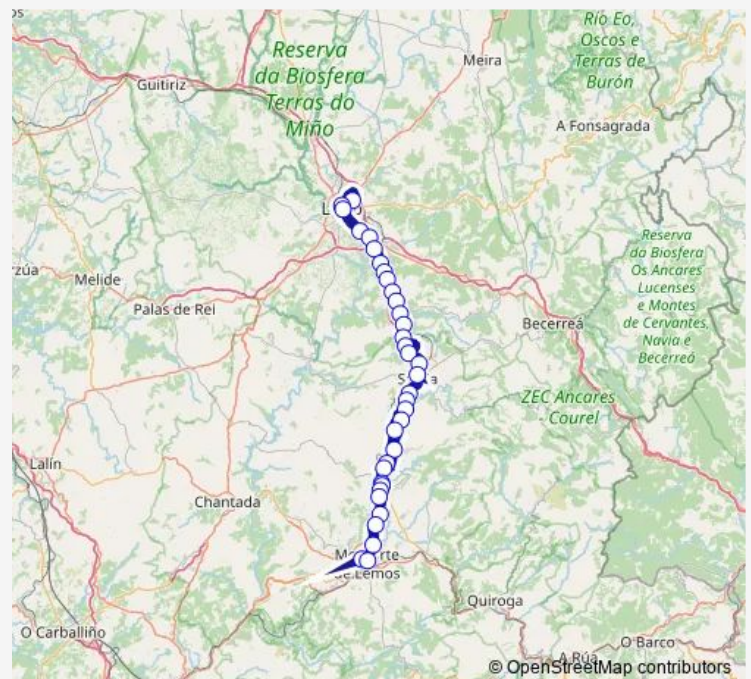

Callas

Albaredo

Vilar De María

Route schedule

Hospital Hula — Monforte E.A.

Monday 15:05

Tuesday 15:05

Wednesday 15:05

Thursday 15:05

Friday 15:05

Saturday —

Sunday —

Route info

Direction: Hospital Hula

Stops: 35

Trip Duration: 1 hour 45 min