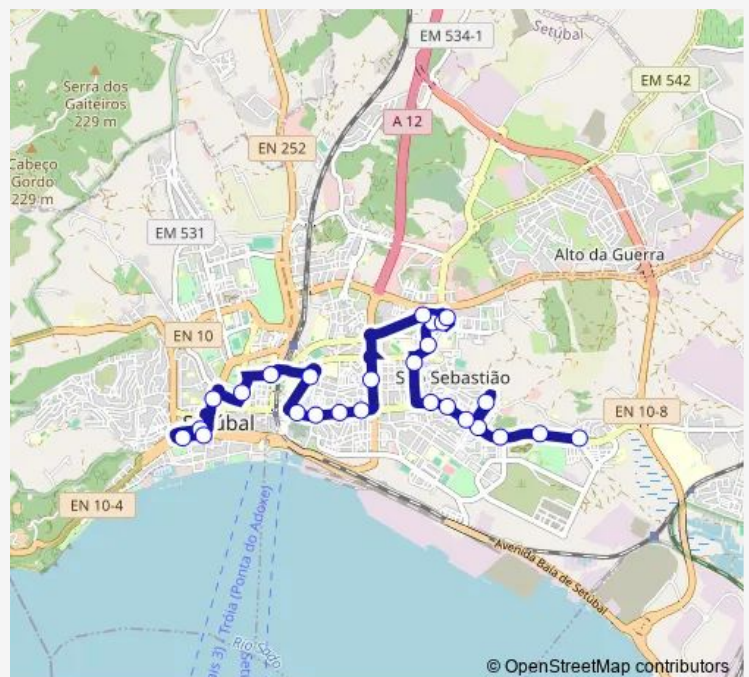

### Route schedule

Manteigadas — Setúbal (AV Luísa Todi) LGO Jesus

Monday 05:00-17:45

Tuesday 05:00-17:45

Wednesday 05:00-17:45

Thursday 05:00-17:45

Friday 05:00-17:45

Saturday —

### Route info

Direction: Manteigadas

Stops: 26

Trip Duration: 0 hour 20 min

Setúbal (AV Alexandre Herculano) Bonfim

Avenida 22 de Dezembro Frente 74

Avenida Luísa Todi (Largo do Carmo)

Avenida Luísa Todi 281