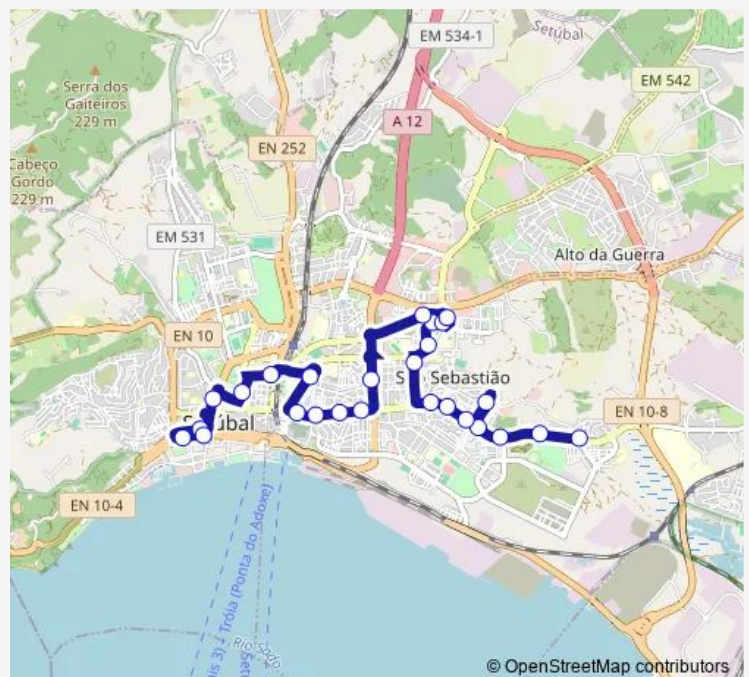

Monday 05:00-17:45

Tuesday 05:00-17:45

Wednesday 05:00-17:45

Thursday 05:00-17:45

Friday 05:00-17:45

Saturday —

Sunday —

Route info

Direction: Manteigadas

Stops: 26

Trip Duration: 0 hour 20 min

Avenida Alexandre Herculano (Escola) P1

Avenida 22 de Dezembro Frente 74

Avenida Luísa Todi (Largo do Carmo)

Avenida Luísa Todi 281

Setúbal (AV Luísa Todi) LGO Jesus