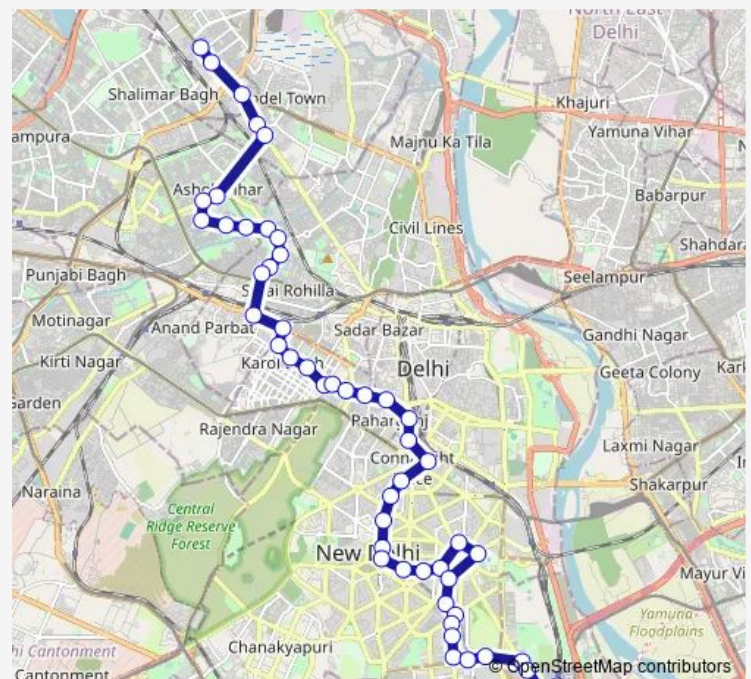

Prahlad Market

DB Gupta Market

Faiz Road

Route schedule

Adarsh Nagar Metro Station — Nizamuddin Railway Station

Monday 08:00-21:12

Tuesday 08:00-21:12

Wednesday 08:00-21:12

Thursday 08:00-21:12

Friday 08:00-21:12

Saturday 08:00-21:12

Sunday 08:00-21:12

Route info

Direction: Adarsh Nagar Metro Station

Stops: 51

Trip Duration: 1 hour 43 min