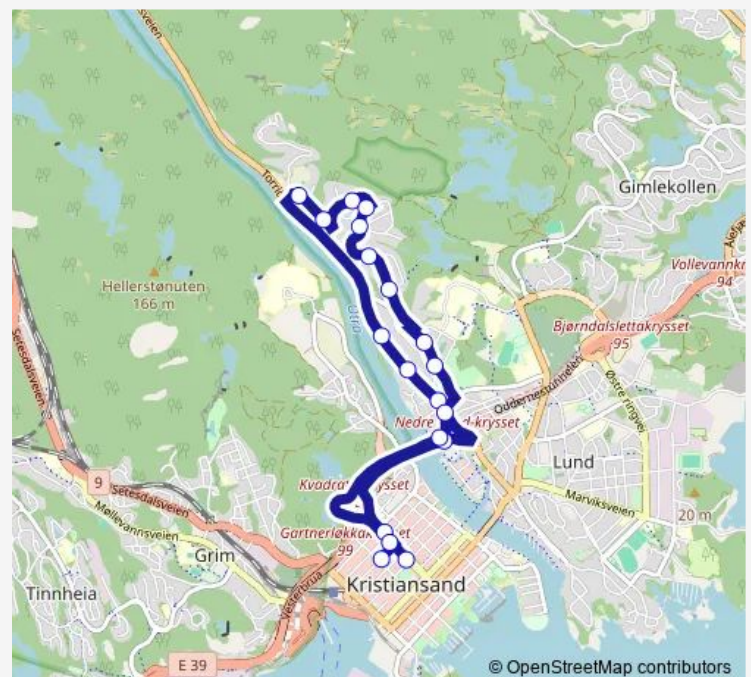

Gyldengården

Route schedule

Henrik Wergelands gate — Gyldengården

Monday	09:00-23:00
Tuesday	09:00-23:00
Wednesday	09:00-23:00
Thursday	09:00-23:00
Friday	09:00-23:00
Saturday	11:00-13:00
Sunday	—

Route info

Direction: Henrik Wergelands gate

Stops: 19

Trip Duration: 0 hour 30 min

■ 590T — Skaugo-Kristiansand

590T Local Bus Service time schedules and route maps are available in an offline PDF at busmaps.com. Use the busmaps.com website to see live bus times, train schedule or subway schedule, and step-by-step directions for all public transit in Kristiansand