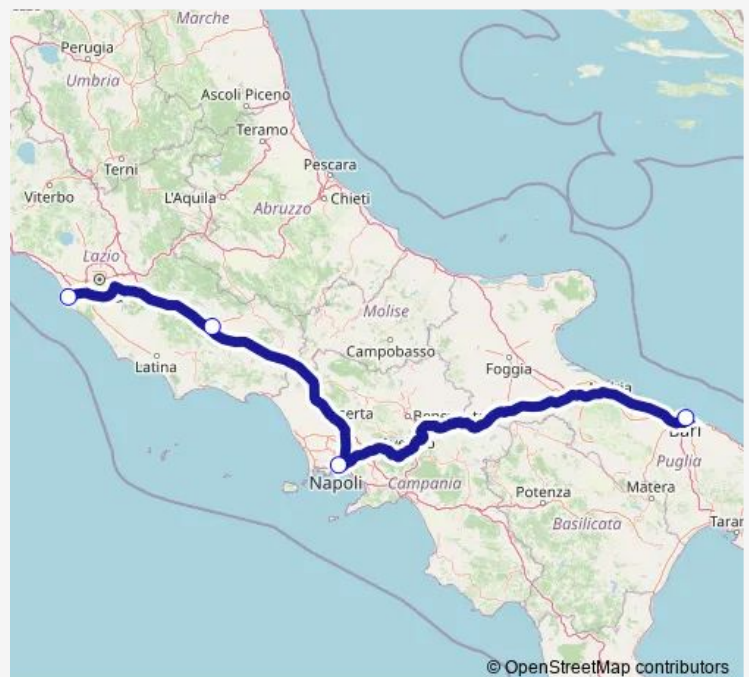

Bus FlixBus 571 Bari - Napoli - Rome FCO ➔[Go to website](#)**Direction**

Bari (Via Capruzzi) — Rome Fiumicino Airport

4 stops

[Open route schedule](#)

Bari (Via Capruzzi)

Naples (FS Park Centrale)

Frosinone

Rome Fiumicino Airport

Route schedule

Bari (Via Capruzzi) — Rome Fiumicino Airport

Monday 04:45-09:00

Tuesday 04:45-09:00

Wednesday 04:45-09:00

Thursday 04:45-09:00

Friday 04:45-09:00

Saturday 04:45-09:00

Sunday 04:45-09:00

Route info

Direction: Bari (Via Capruzzi)

Stops: 4

Trip Duration: 6 hour 25 min

Direction

Rome Fiumicino Airport — Bari (Via Capruzzi)

4 stops

[Open route schedule](#)

Rome Fiumicino Airport

Frosinone

Naples (FS Park Centrale)

Bari (Via Capruzzi)

Route schedule

Rome Fiumicino Airport — Bari (Via Capruzzi)