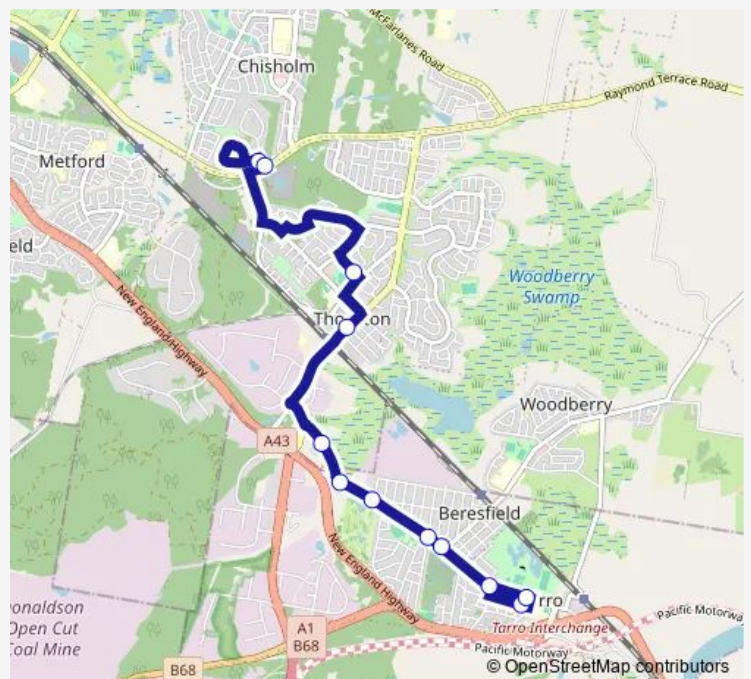

School Bus 2493 Beresford PS to Thornton

[Go to website](#)

Direction

Beresfield Public School, Anderson Dr — Forest Dr At Raymond Terrace Rd

12 stops

[Open route schedule](#)

- Beresfield Public School, Anderson Dr
- Our Lady Of Lourdes Primary School, Northern Av
- Our Lady Of Lourdes Primary School, Anderson Dr (Hail And Ride)
- Anderson Dr After Western Av
- Anderson Dr Opp Greville St
- Beresfield Golf Course, Anderson Dr (Hail And Ride)
- Anderson Dr Opp Glenwood Rd (Hail And Ride)
- Desalis Dr After Poynton Pl
- Railway Av At Rockleigh St
- Blackwell Rd After Government Rd
- Forest Dr Before Grey Gum Cres
- Forest Dr At Raymond Terrace Rd

Route schedule

Beresfield Public School, Anderson Dr — Forest Dr At Raymond Terrace Rd

Monday	15:05
Tuesday	15:05
Wednesday	15:05
Thursday	15:05
Friday	15:05
Saturday	—
Sunday	—

Route info

Direction: Beresfield Public School, Anderson Dr

Stops: 12

Trip Duration: 0 hour 30 min

2493 — Beresford PS to Thornton

2493 School Bus time schedules and route maps are available in an offline PDF at busmaps.com. Use the busmaps.com website to see live bus times, train schedule or subway schedule, and step-by-step directions for all public transit in Maitland