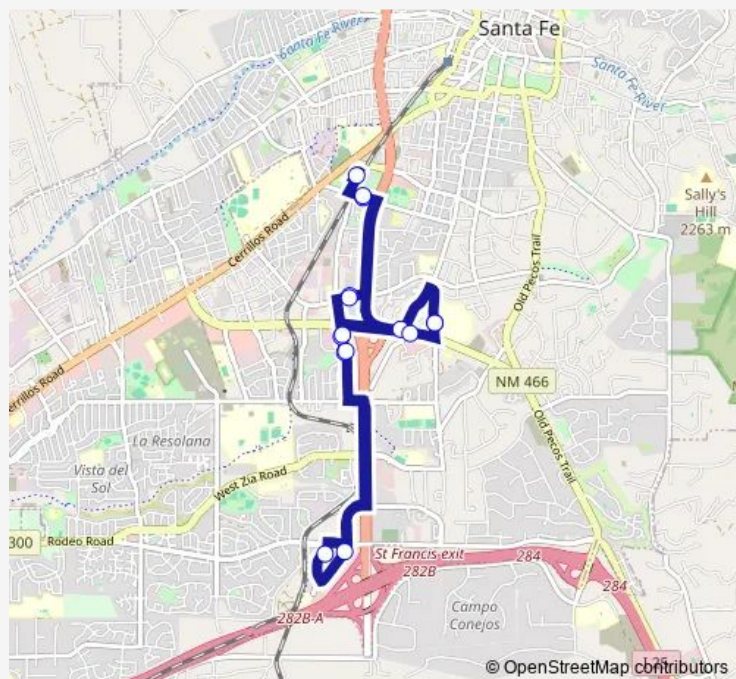

San Mateo Road (Sb)

Hospital (Nb)

Saint Michael's Drive at Galisteo Street (Sb)

Pacheco Street 'ARK/Pollon' (Sb)

Pacheco Street 'Usps' (Sb)

Rodeo Park Drive East

Rodeo Park Drive West

Pacheco Street 'Usps' (Nb)

Pacheco Street 'ARK/Pollon' (Nb)

Saint Michael's Drive at Galisteo Street (Nb)

Hospital (Nb)

San Mateo Road (Nb)

Alta Vista Street (Nb)

Route schedule

South Capitol Station — Alta Vista Street (Nb)

Monday 06:42-17:27

Tuesday 06:42-17:27

Wednesday 06:42-17:27

Thursday 06:42-17:27

Friday 06:42-17:27

Saturday —

Sunday —

Route info

Direction: South Capitol Station

Stops: 15

Trip Duration: 0 hour 0 min

Rodeo Park Shuttle

BusMaps

Bus time schedules and route maps are available in an offline PDF at busmaps.com. Use the busmaps.com website to see live bus times, train schedule or subway schedule, and step-by-step directions for all public transit in