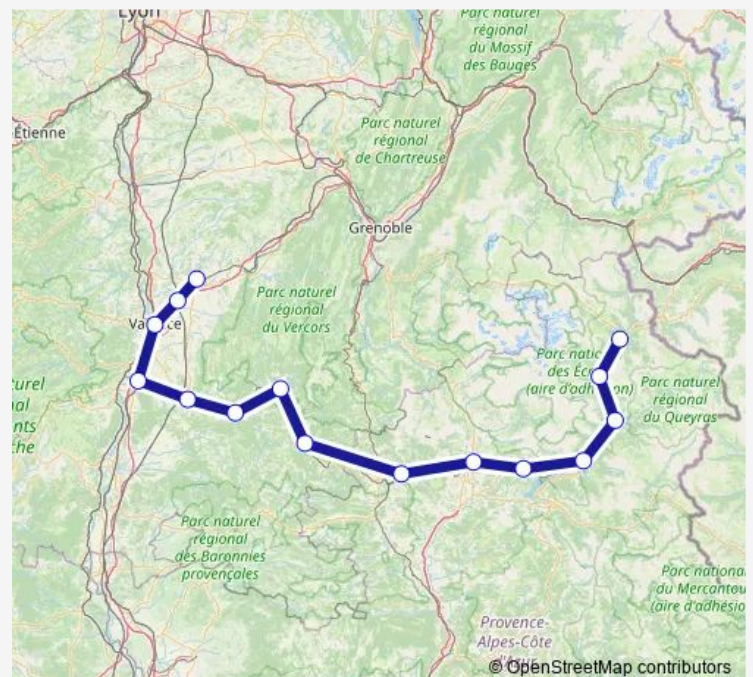

### Route schedule

Romans - Bourg-de-Péage — Briançon

Monday 09:47-19:49

Tuesday 09:47-19:49

Wednesday 09:47-19:49

Thursday 09:47-19:49

Friday 09:47-19:49

Saturday 09:47-17:38

Sunday 11:28-19:49

### Route info

Direction: Romans - Bourg-de-Péage

Stops: 15

Trip Duration: 4 hour 24 min

■ P4 — Romans - Valence - Gap - Briançon