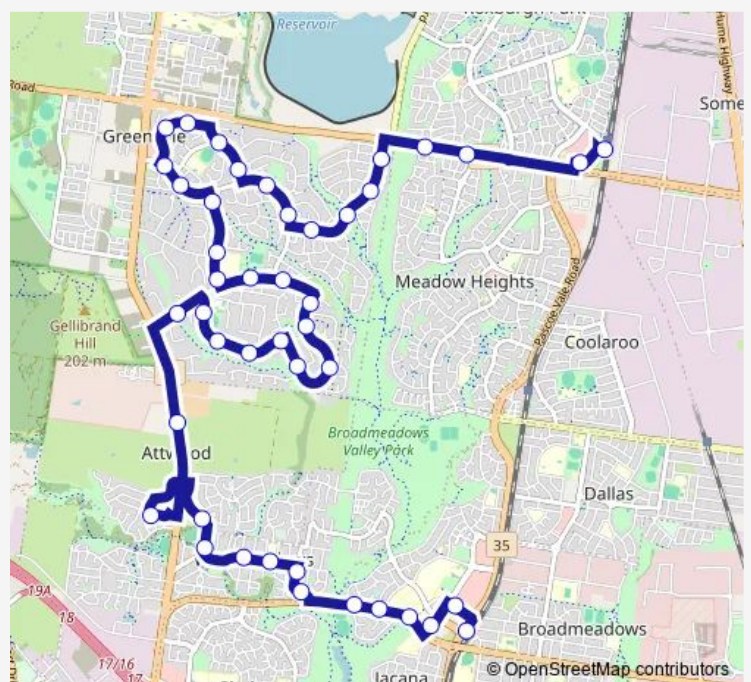

Monday 05:38-20:48

Tuesday 05:38-20:48

Wednesday 05:38-20:48

Thursday 05:38-20:48

Friday 05:38-20:48

Saturday 06:39-20:34

Sunday 06:39-20:34

Route info

Direction: Roxburgh Park Station/Thomas Brunton Pde (Roxburgh Park)

Stops: 44

Trip Duration: 0 hour 41 min

484 — Roxburgh Park - Broadmeadows

Normanby Dr/Barrymore Rd (Greenvale)

Macmillan Ave/Normanby Dr (Greenvale)