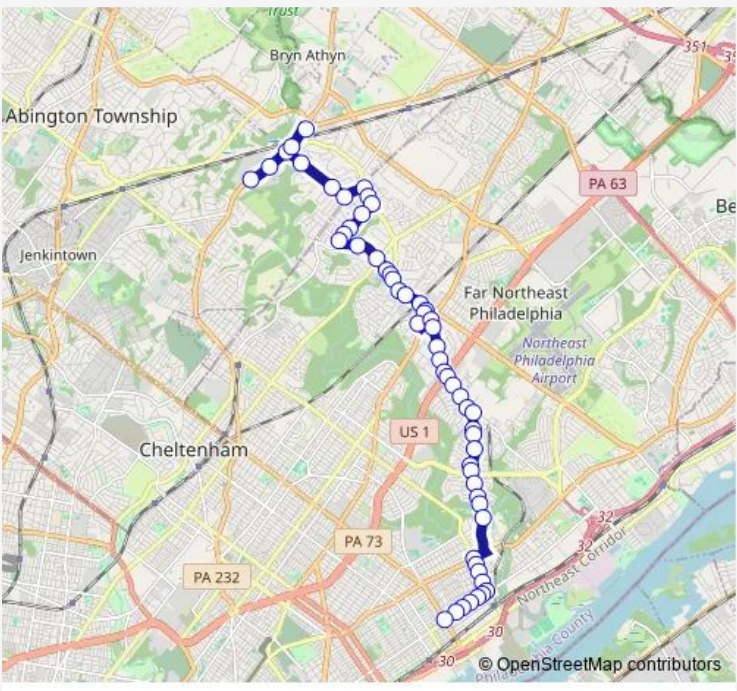

Route schedule

Huntingdon Pk & Holy Redeemer Hosp - Fs — Torresdale Av & Cottman Av

Monday	06:52
Tuesday	06:52
Wednesday	06:52
Thursday	06:52
Friday	06:52
Saturday	—
Sunday	—

**Route info**

Direction: Huntingdon Pk & Holy Redeemer Hosp - Fs

Stops: 56

Trip Duration: 0 hour 38 min

484 — Holy Redmr Hosptl to Cottmn-TorrSDL **BusMaps**

Grant Av & Krewstown Rd

Welsh Rd & Neil Dr - Fs

Welsh Rd & Banes St

Banes St & Welsh Rd - Fs

Banes St & Scotchbrook Dr

Welsh Rd & Bustleton Av - Fs

Welsh Rd & Old Bustleton Av

Welsh Rd & Old Newtown Rd

Welsh Rd & Nestor St

Welsh Rd & Roosevelt Blvd

Welsh Rd & Roosevelt Blvd - Fs

Welsh Rd & Leonard St

Welsh Rd & Blue Grass Rd

## Route info

Direction: Cottman Av & Ditman St

Stops: 57

Trip Duration: 0 hour 40 min

Welsh Rd & Leonard St

Welsh Rd & Roosevelt Blvd - Mbns

Welsh Rd & Roosevelt Blvd - Fs

Welsh Rd & Nester St