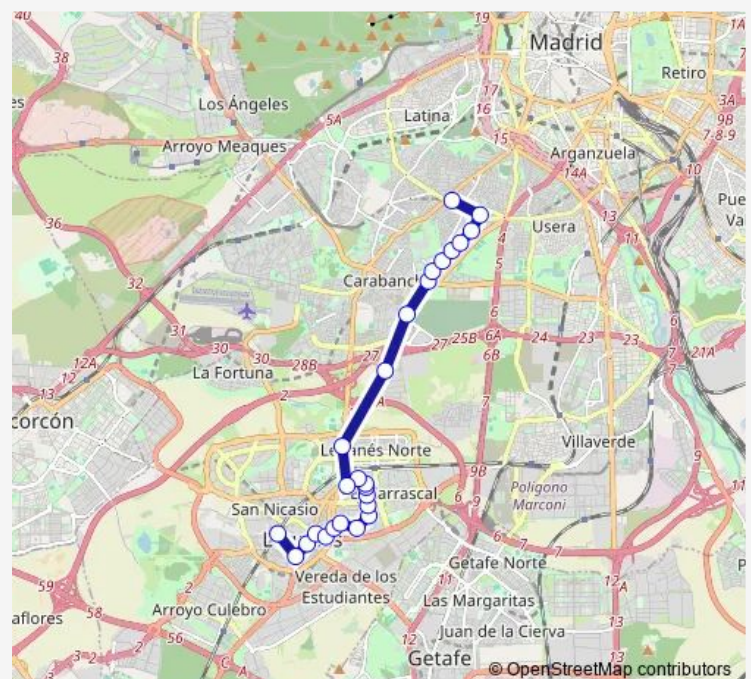

### Route schedule

Valle DE ORO-Oporto — Santa Rosa-Est.Leganés Central

Monday 04:30-22:00

Tuesday 04:30-22:00

Wednesday 04:30-22:00

Thursday 04:30-22:00

Friday 04:30-22:00

Saturday 04:30-22:00

### Route info

Direction: Valle DE ORO-Oporto

Stops: 28

Trip Duration: 0 hour 15 min

484 — Madrid (Oporto)-Leganés (Estación Ffcc)

Av.La Mancha-Parque Pablo Ruiz Picasso

Av.Doctor Martín Vegue-Av.La Mancha

Av.Doctor Martín Vegue-SAN Mateo

Av.Fuenlabrada-Pza.España

Pizarro-Parque SAN Cristóbal

Santa Teresa-Estación

Santa Rosa-Est.Leganés Central

## Route info

Direction: Santa Rosa-Est.Leganés Central

Stops: 26

Trip Duration: 0 hour 39 min

484 Bus time schedules and route maps are available in an offline PDF at [busmaps.com](https://busmaps.com). Use the [busmaps.com](https://busmaps.com) website to see live bus times, train schedule or subway schedule, and step-by-step directions for all public transit in Leganes