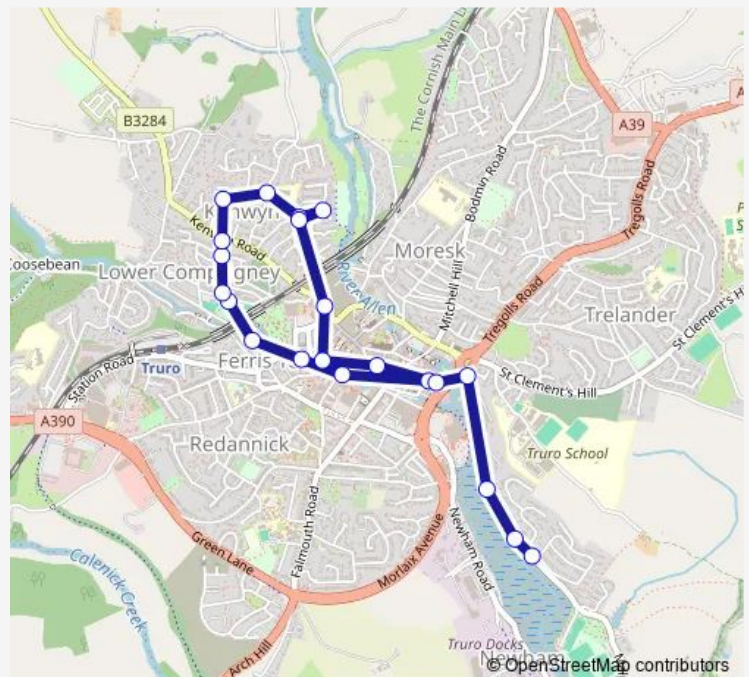

## Bus 484 Truro - Kenwyn - Truro - Malpas Road Estate

[Go to website](#)

### Direction

Haven House — Roundabout

21 stops

[Open route schedule](#)

- Haven House
- Victoria Square
- Reeds Pharmacy The Globe
- St Georges Church
- Boxing Club
- Hendra
- Enys Road
- Top Hendra Road
- Lynchgate Drive
- St Marys School
- Rosedale Cope Gardens
- Rosedale Estate
- Rosedale Cope Gardens
- Carrick House
- Museum
- Boscawen Street
- Haven House
- Trefalgar Row
- Rundles Court
- British Legion Flats
- Roundabout

### Route schedule

Haven House — Roundabout

Monday	08:40-16:50
Tuesday	08:40-16:50
Wednesday	08:40-16:50
Thursday	08:40-16:50
Friday	08:40-16:50
Saturday	08:40-16:50
Sunday	—

### Route info

Direction: Haven House

Stops: 21

Trip Duration: 0 hour 21 min

484 — Truro - Kenwyn - Truro - Malpas Road Estate

484 Bus time schedules and route maps are available in an offline PDF at [busmaps.com](https://busmaps.com). Use the [busmaps.com](https://busmaps.com) website to see live bus times, train schedule or subway schedule, and step-by-step directions for all public transit in Truro