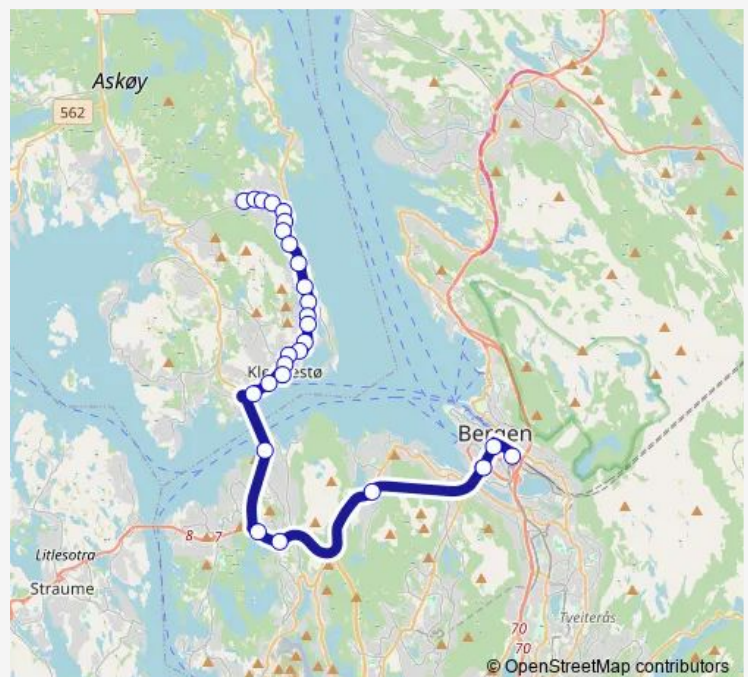

Local Bus Service 484 Steinrusten - Kleppestø - Bergen busstasjon

[Go to website](#)

Direction

Bergen busstasjon — Steinrusten

25 stops

[Open route schedule](#)

Bergen busstasjon

Lars Hilles gate

Møhlenpris

Lyngbø rv. 555

Frieda Fasmer rv. 555

Storavatnet terminal

Brøstaneset Askøybroen

Storeklubben

Holmedalen

Kleppestø terminal

Kleppestø senter

Solhola

Strand Florvåg

Florvåg Framo

Florvåg

Florvågøen kryss

Bakarvågen

Østerdalen

Erdal sør

Myren

Erdal skole

Route schedule

Bergen busstasjon — Steinrusten

Monday 06:08-22:08

Tuesday 06:08-22:08

Wednesday 06:08-22:08

Thursday 06:08-22:08

Friday 06:08-22:08

Saturday 08:10-22:10

Sunday 15:10-00:10⁺¹

Route info

Direction: Bergen busstasjon

Stops: 25

Trip Duration: 0 hour 38 min

■ 484 — Steinrusten - Kleppestø - Bergen busstasjon