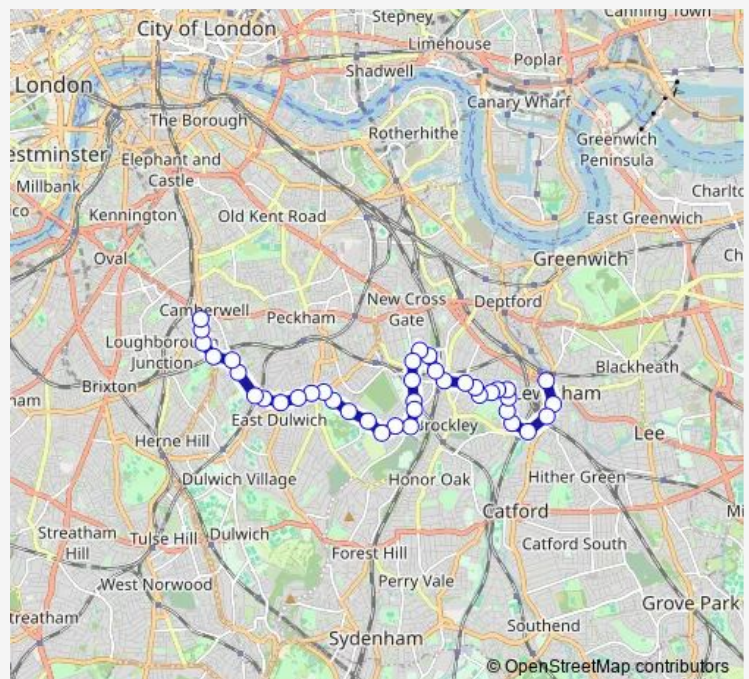

Surrey Road

Merttins Road

St Norbert Road

Turnham Road

Route schedule

Denmark Hill /Camberwell Green — Lewisham Station

Monday 00:00-23:45

Tuesday 00:00-23:45

Wednesday 00:00-23:45

Thursday 00:00-23:45

Friday 00:00-23:45

Saturday 00:00-23:45

Sunday 00:00-23:45

Route info

Direction: Denmark Hill /Camberwell Green

Stops: 40

Trip Duration: 0 hour 47 min

484 — Lewisham Station - Brockley - Peckham Rye Common - East Dulwich - Camberwell Green

Brockill Crescent

St. Asaph Road

Avignon Road / Drakefell Road

Kitto Road

Wallbutton Road

Thursday 00:00-23:45

Friday 00:00-23:45

Saturday 00:00-23:45

Sunday 00:00-23:45

Route info

Direction: Lewisham Station

Stops: 39

Trip Duration: 0 hour 45 min