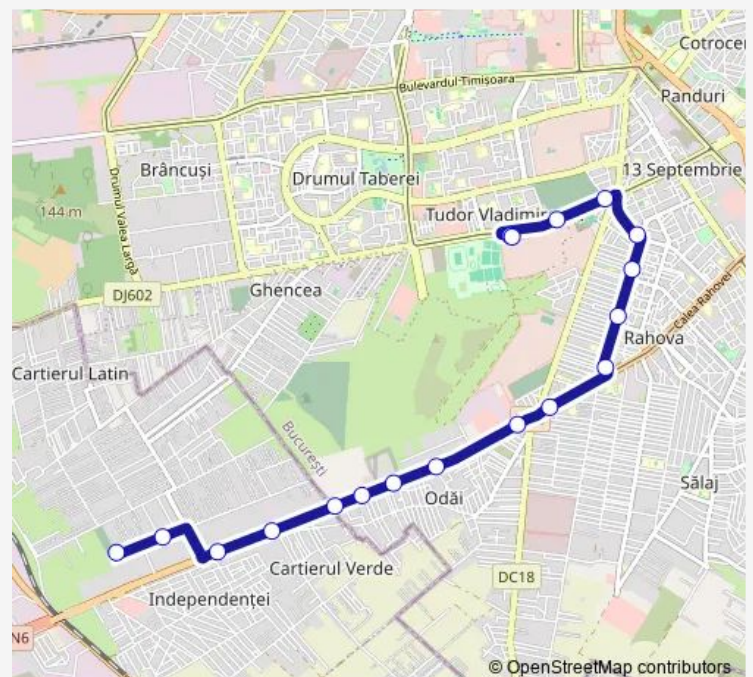

### Direction

Ghencea — Bragadiru Diamantului

18 stops

[Open route schedule](#)

- Ghencea
- Cimitirul Ghencea
- Calea 13 Septembrie
- Margeanului
- Complex Comercial
- Buzoieni
- Teius
- Antiaeriana
- Depoul Alexandria
- Teiului
- Penitenciarul Rahova
- Albotesti
- Gladiolelor
- Celofibrei
- Smardan
- Cartier Fortuna Coborare
- Bragadiru Diamantului (Sosiri)
- Bragadiru Diamantului

### Route schedule

Ghencea — Bragadiru Diamantului

Monday	04:45-22:45
Tuesday	04:45-22:45
Wednesday	04:45-22:45
Thursday	04:45-22:45
Friday	04:45-22:45
Saturday	04:45-22:45
Sunday	04:45-22:45

### Route info

Direction: Ghencea

Stops: 18

Trip Duration: 0 hour 20 min

**Direction**

Bragadiru Diamantului — Ghencea

18 stops

[Open route schedule](#)