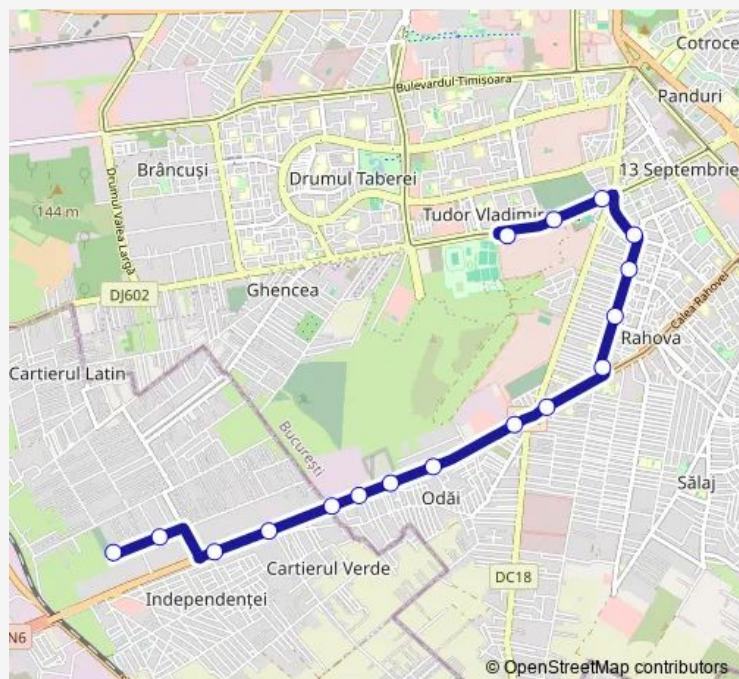

### Route schedule

Bragadiru Diamantului — Ghencea

Monday 05:10-23:15

Tuesday 05:10-23:15

Wednesday 05:10-23:15

Thursday 05:10-23:15

Friday 05:10-23:15

Saturday 05:10-23:15

### Route info

Direction: Bragadiru Diamantului

Stops: 17

Trip Duration: 0 hour 21 min