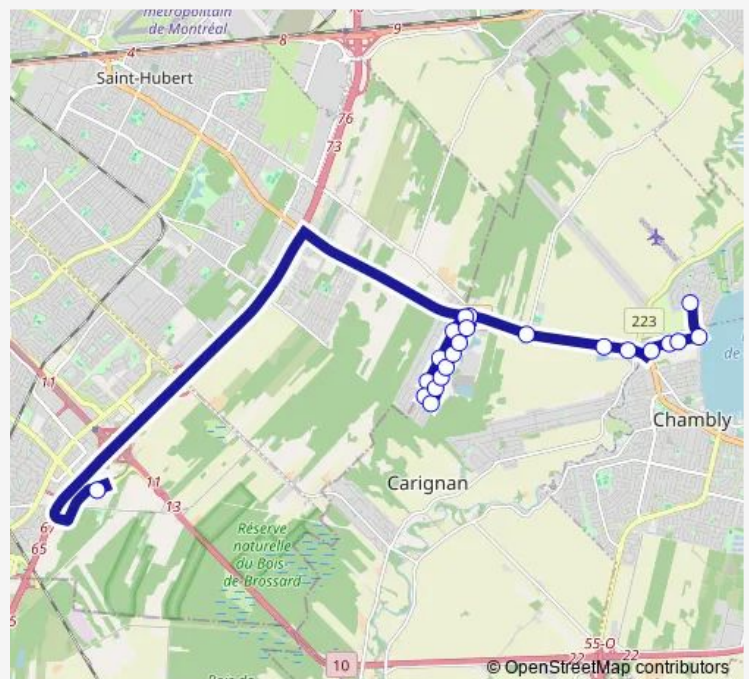

Daigneault / Joseph-Bresse

Daigneault / Gordon-Mclean

Daigneault / Joseph-Bresse

Daigneault / Martel

Route schedule

Terminus Brossard - Quai 3 — Martel / Jean-De Ronceray

Monday 16:38-17:42

Tuesday 16:38-17:42

Wednesday 16:38-17:42

Thursday 16:38-17:42

Friday 16:38-17:42

Saturday —

Sunday —

Route info

Direction: Terminus Brossard - Quai 3

Stops: 22

Trip Duration: 0 hour 31 min

484 — Carignan (Île aux Lièvres) - Terminus Brossard

Direction

Martel / Jean-De Ronceray — Terminus Brossard - Quai 3

21 stops

[Open route schedule](#)

Martel / Jean-De Ronceray

Wednesday 06:00-07:00

Thursday 06:00-07:00

Friday 06:00-07:00

Saturday —

Sunday —

Route info

Direction: Martel / Jean-De Ronceray

Stops: 21