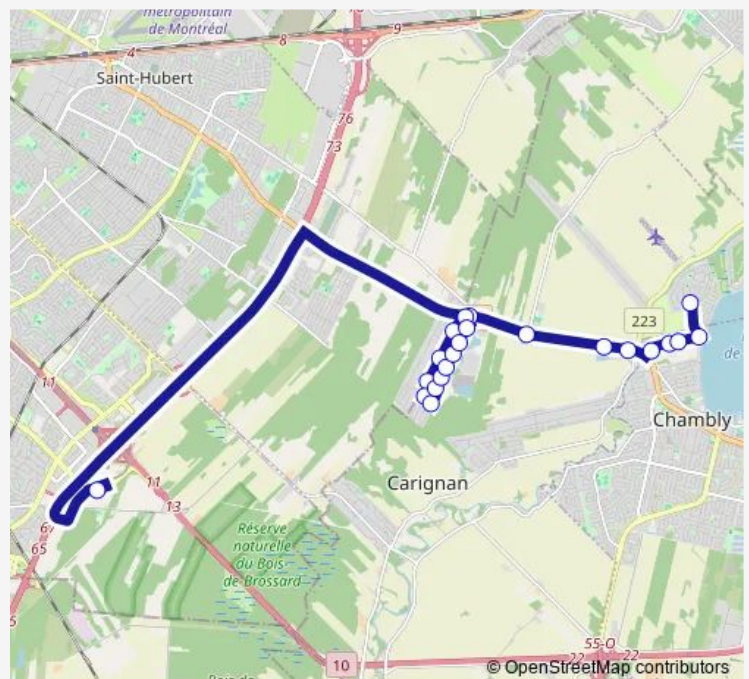

Daigneault / Joseph-Bresse

Daigneault / Gordon-Mclean

Daigneault / Joseph-Bresse

Daigneault / Martel

Route schedule

Terminus Brossard - Quai 3 — Martel / Jean-De Ronceray

Monday 16:38-17:42

Tuesday 16:38-17:42

Wednesday 16:38-17:42

Thursday 16:38-17:42

Friday 16:38-17:42

Saturday —

Sunday —

Route info

Direction: Terminus Brossard - Quai 3

Stops: 22

Trip Duration: 0 hour 36 min

484 — Carignan (Île aux Lièvres) - Terminus Brossard

Direction

Martel / Jean-De Ronceray — Terminus Brossard - Quai 3

21 stops

[Open route schedule](#)

Martel / Jean-De Ronceray

Wednesday 06:00-07:00

Thursday 06:00-07:00

Friday 06:00-07:00

Saturday —

Sunday —

Route info

Direction: Martel / Jean-De Ronceray

Stops: 21