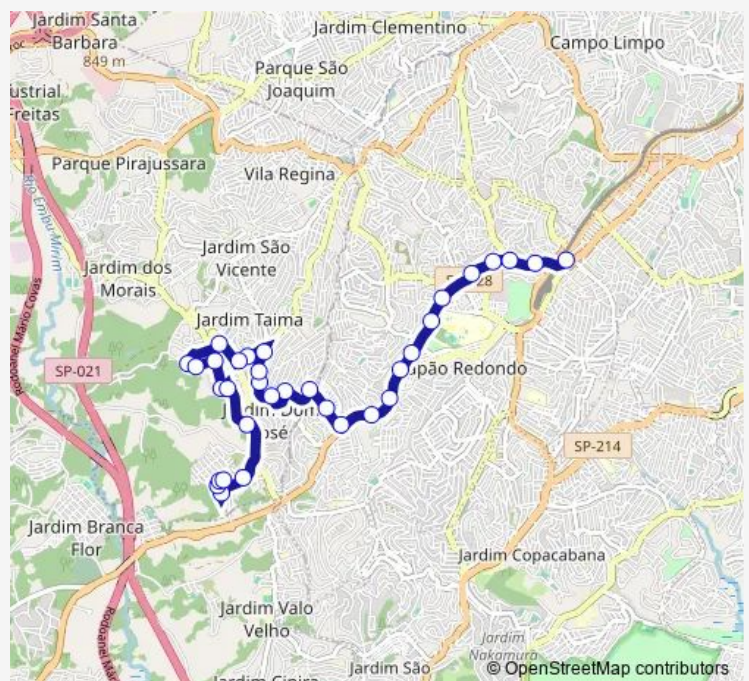

Bus 484 Embu das Artes (Jardim Santo Eduardo) / Sao Paulo (Metro Capao Redondo)

[Go to website](#)

Direction

SP-228, 3956-4034 — Rua Sereia, 46-84

33 stops

[Open route schedule](#)

SP-228, 3956-4034

Estr. de Itapecerica, 4759

Estrada de Itapecerica, 4752

Estr. de Itapecerica, 5235

Estr. de Itapecerica, 5676

Estrada de Itapecerica, 5643-5709

Estr. de Itapecerica, 6301

Estr. de Itapecerica, 6986

Estr. de Itapecerica, 7187

Estrada de Itapecerica, 7062-7174

Estrada de Itapecerica, 7384-7600

Estrada de Itapecerica, 8346-8442

Av. Andorinha

Av. Andorinha dos Beirais, 1

R. Figueira Branca, 365

Estrada Itapecerica-Campo Limpo, 3217

Estrada Itapecerica A Campo Limpo, 2915

Estrada Itapecerica A Campo Limpo, 2769

Estrada Itapecerica A Campo Limpo, 2559

Rua Lorena, 145

Rua Lorena, 39

Route schedule

SP-228, 3956-4034 — Rua Sereia, 46-84

Monday 00:15-23:55

Tuesday 00:15-23:55

Wednesday 00:15-23:55

Thursday 00:15-23:55

Friday 00:15-23:55

Saturday 00:10-23:50

Sunday 00:10-23:40

Route info

Direction: SP-228, 3956-4034

Stops: 33

Trip Duration: 0 hour 39 min

484 — Embu das Artes (Jardim Santo Eduardo) / Sao Paulo (Metro Capao Redondo)