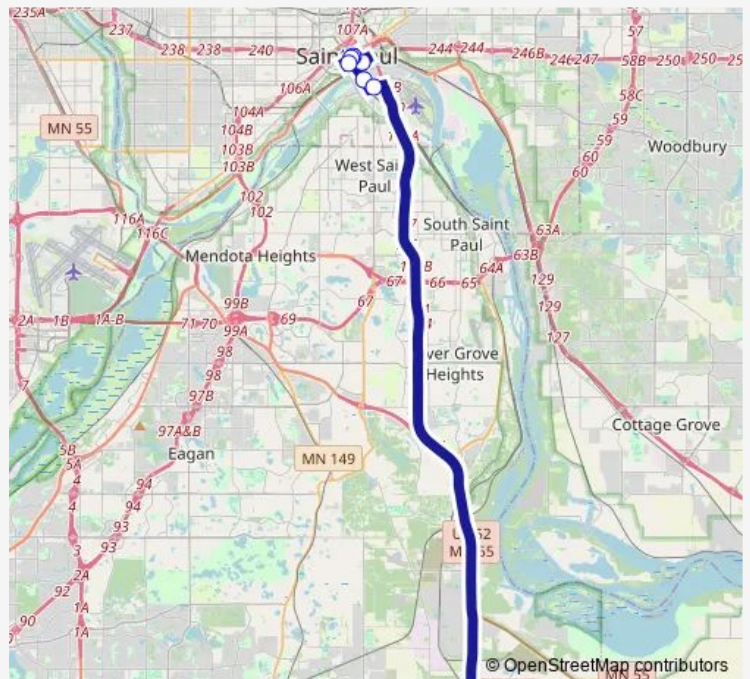

Bus 484 Eagan/Rosemount-St Paul

[Go to website](#)

Direction
 St Paul Union Depot Gate A — Rosemount Transit Station
 7 stops
[Open route schedule](#)

- St Paul Union Depot Gate A
- 6 St at Jackson St NE corner
- 6 St at Jackson St/Robert St N corner
- 5 St at Minnesota St SW corner
- Robert St at Fillmore Av NW corner
- Plato Blvd at Eva St SW corner
- Rosemount Transit Station

Route schedule
 St Paul Union Depot Gate A — Rosemount Transit Station

Monday	15:50-16:20
Tuesday	15:50-16:20
Wednesday	15:50-16:20
Thursday	15:50-16:20
Friday	15:50-16:20
Saturday	—
Sunday	—

Route info
 Direction: St Paul Union Depot Gate A
 Stops: 7
 Trip Duration: 0 hour 38 min

484 — Eagan/Rosemount-St Paul **BusMaps**

DirectionRosemount Transit Station — St Paul Union Depot
(dropoff)

8 stops

[Open route schedule](#)

Rosemount Transit Station

Plato Blvd at Eva St NE corner

Robert St at Fillmore Av SE corner

5 St at Wabasha St/Cedar St S corner

5 St at Minnesota St SW corner

5 St at Jackson St S corner

5 St at Sibley St/Wacouta St S corner

St Paul Union Depot (dropoff)

Route schedule

Rosemount Transit Station — St Paul Union Depot
(dropoff)