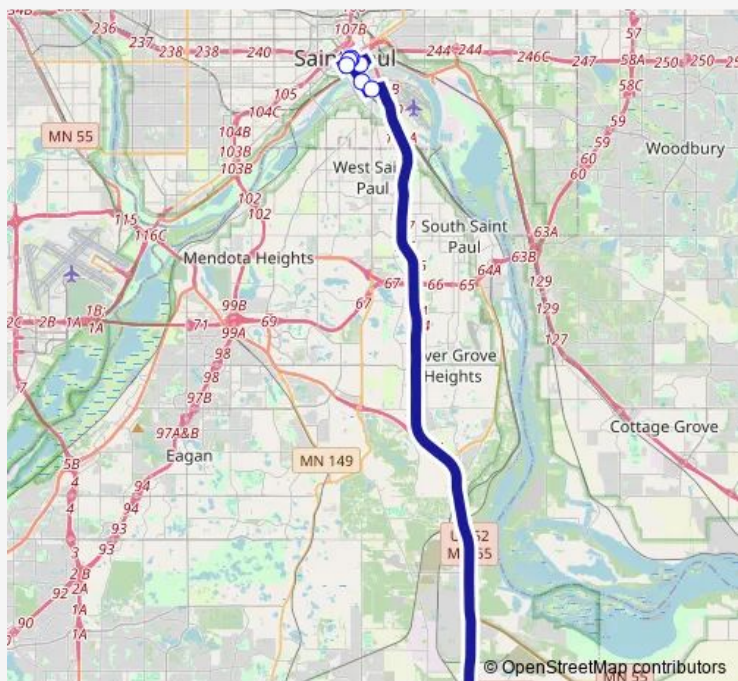

6 St at Jackson St/Robert St N corner

5 St at Minnesota St SW corner

Robert St at Fillmore Av NW corner

Plato Blvd at Eva St SW corner

Rosemount Transit Station

Route schedule

St Paul Union Depot Gate A — Rosemount Transit Station

Monday 15:50-16:20

Tuesday 15:50-16:20

Wednesday 15:50-16:20

Thursday 15:50-16:20

Friday 15:50-16:20

Saturday —

Sunday —

Route info

Direction: St Paul Union Depot Gate A

Stops: 7

Trip Duration: 0 hour 38 min

484 — Rosemount-St Paul

Direction

Rosemount Transit Station — St Paul Union Depot (dropoff)

8 stops

[Open route schedule](#)

Rosemount Transit Station

Plato Blvd at Eva St NE corner

Robert St at Fillmore Av SE corner

5 St at Wabasha St/Cedar St S corner

5 St at Minnesota St SW corner

5 St at Jackson St S corner

5 St at Sibley St/Wacouta St S corner