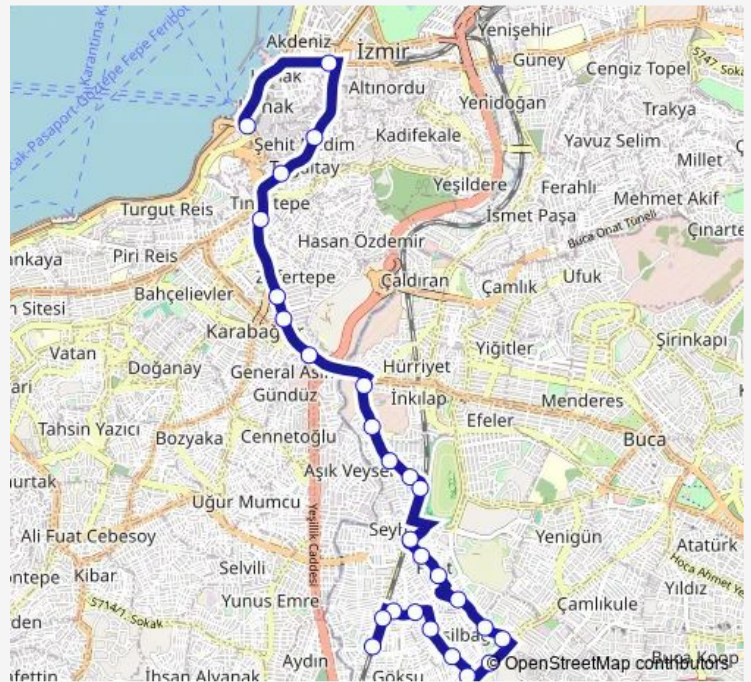

Route schedule

Konak — İrfan Nadir İlkokulu

Monday	00:00-23:35
Tuesday	00:00-23:35
Wednesday	00:00-23:35
Thursday	00:00-23:35
Friday	00:00-23:35
Saturday	00:00-23:35
Sunday	00:00-23:35

Route info

Direction: Konak

Stops: 27

Trip Duration: 0 hour 41 min

484 — Yeşilbağlar - Konak

Özel Sağlık

Recep Ersayın İlkokulu

Göksu Pazaryeri

Göksu Parkı

İnkılap

Monday 06:00-23:25

Tuesday 06:00-23:25

Wednesday 06:00-23:25

Thursday 06:00-23:25

Friday 06:00-23:25

Saturday 06:00-23:25

Sunday 06:00-23:25

Route info