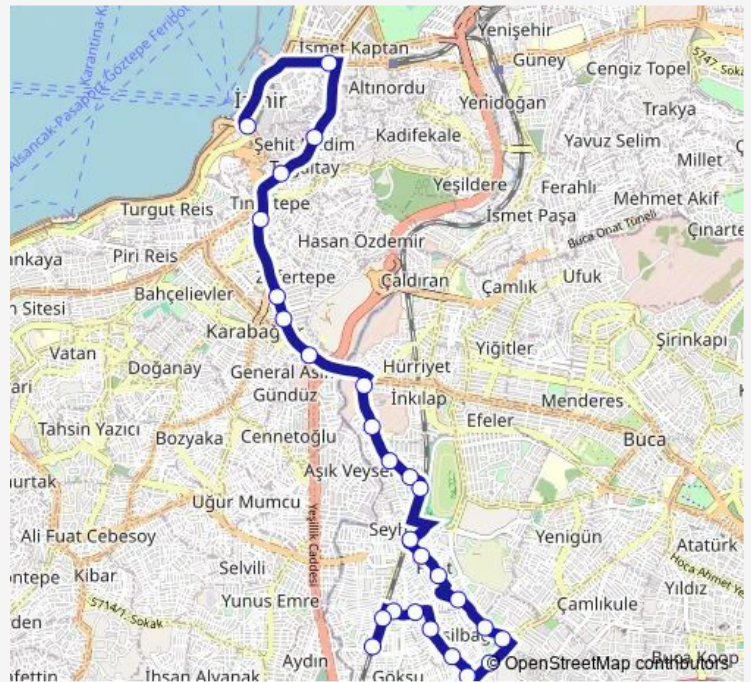

Thursday 00:00-23:35

Friday 00:00-23:35

Saturday 00:00-23:35

Sunday 00:00-23:35

Route info

Direction: Konak

Stops: 27

Trip Duration: 0 hour 41 min