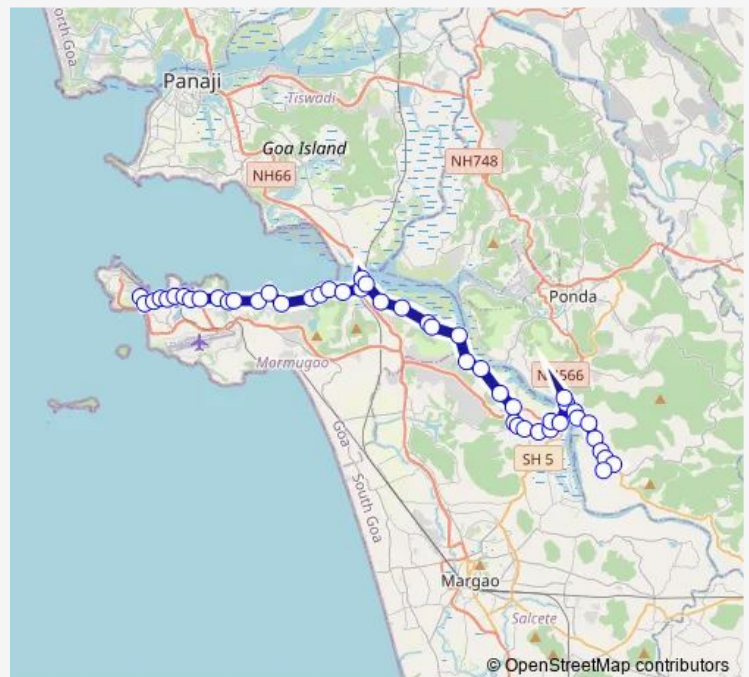

Thursday 07:30-15:35

Friday 07:30-15:35

Saturday 07:30-15:35

Sunday 07:30-15:35

Route info

Direction: El Monte

Stops: 48

Trip Duration: 1 hour 10 min

■ VSD36 — Sada - Rite Colage via Cortalim

BusMaps

Godown shop

Thana

Curpawada

Quelossim Shantadurga temple

Quelossim

Rassai Dock

Crystal Rock

Amyakade Stop

Chowgule Dock

Borim Bridge

Borim

Maternity Hospital Stop

Old Borim Bridge

Tarvale