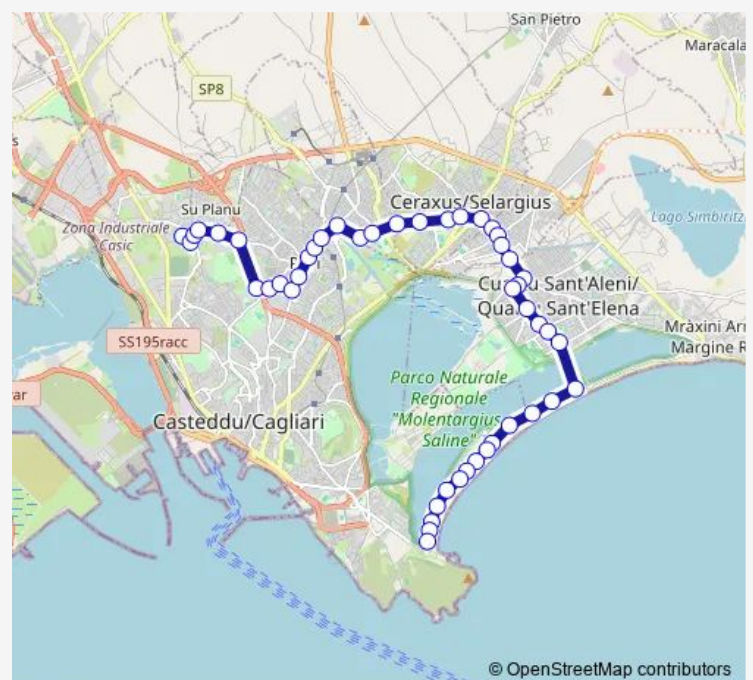

Trieste (fronte Poste)

Trieste (Comune)

Route schedule

Deliperi (fronte Beato Angelico) — Lungo Saline (angolo d'Elba)

Monday 04:27-23:13

Tuesday 04:27-23:13

Wednesday 04:27-23:13

Thursday 04:27-23:13

Friday 04:27-23:13

Saturday 04:27-23:13

Sunday 04:27-23:10

Route info

Direction: Deliperi (fronte Beato Angelico)

Stops: 47

Trip Duration: 0 hour 49 min

Gallus (fronte Torre)