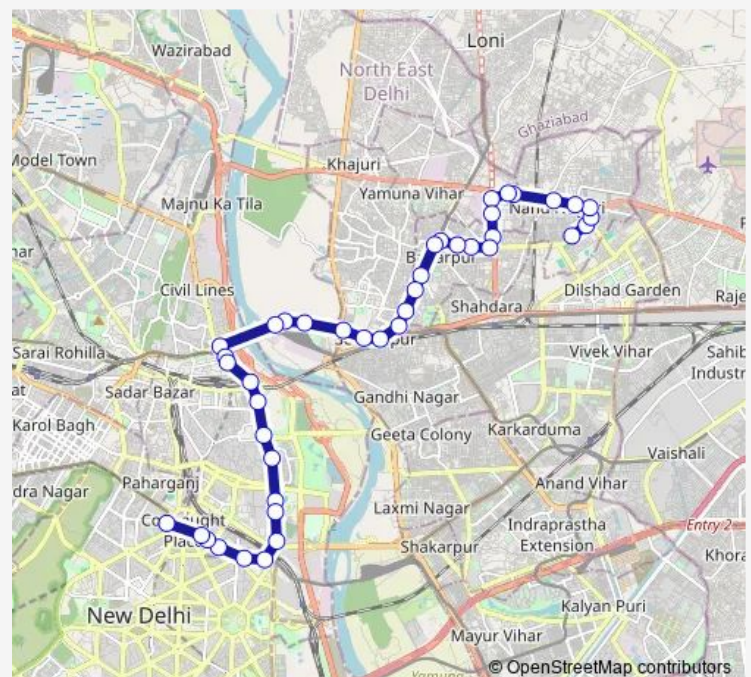

### Route schedule

Nand Nagari Terminal — Shivaji Stadium Terminal

Monday 06:02-18:52

Tuesday 06:02-18:52

Wednesday 06:02-18:52

Thursday 06:02-18:52

Friday 06:02-18:52

Saturday 06:02-18:52

Sunday 06:02-18:52

### Route info

Direction: Nand Nagari Terminal

Stops: 42

Trip Duration: 1 hour 18 min

241down

Dharam Pura

Shastri Park

Shyam Giri Mandir