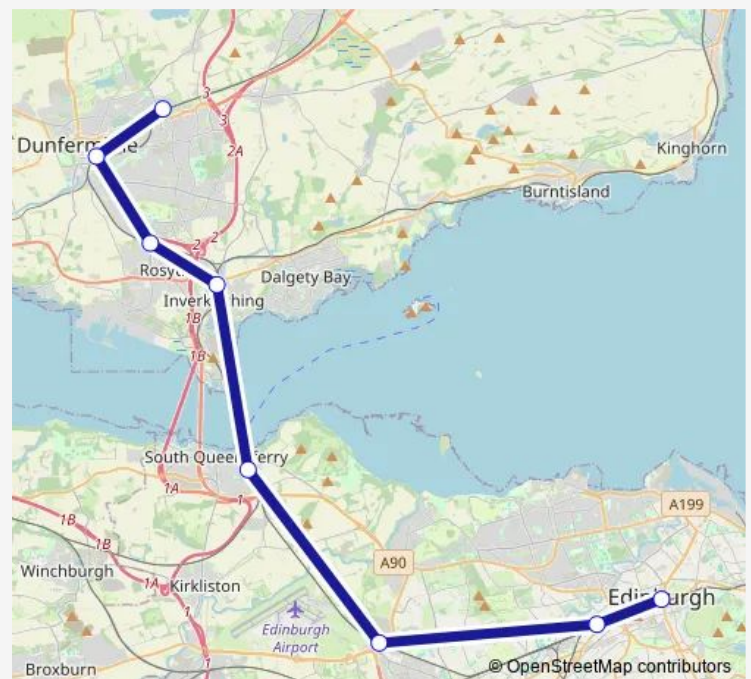

### Direction

Edinburgh — Dunfermline Queen Margaret

8 stops

[Open route schedule](#)

Edinburgh

Haymarket

Edinburgh Gateway

Dalmeny

### Route schedule

Edinburgh — Dunfermline Queen Margaret

Monday —

Tuesday —

Wednesday —

Thursday —

Friday —

Saturday —

### Route info

Direction: Edinburgh

Stops: 8

Trip Duration: 1 hour 39 min

■ Sr:Edb->Dfl — SR replacement bus service from EDB to Dfl **BusMaps**

Sr:Edb->Dfl Rail Replacement Bus Service time schedules and route maps are available in an offline PDF at busmaps.com. Use the busmaps.com website to see live bus times, train schedule or subway schedule, and step-by-step directions for all public transit in Edinburgh