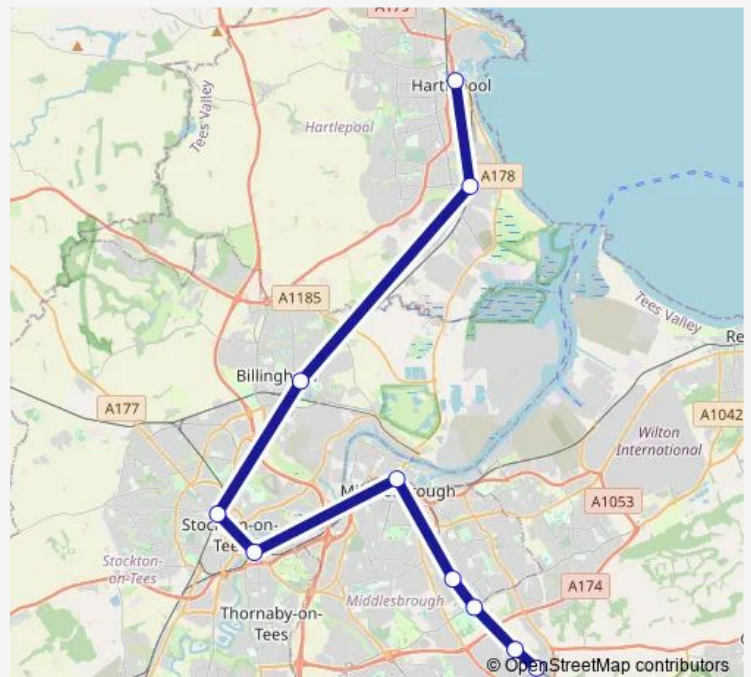

Rail Nt:Nnt->Hpl NT train service from NNT to Hpl

[Go to website](#)

Direction

Nunthorpe — Hartlepool

10 stops

[Open route schedule](#)

Nunthorpe

Gypsy Lane

Marton

James Cook

Middlesbrough

Thornaby

Stockton

Billingham

Seaton Carew

Hartlepool

Route schedule

Nunthorpe — Hartlepool

Monday —

Tuesday —

Wednesday —

Thursday —

Friday —

Saturday —

Sunday 09:18

Route info

Direction: Nunthorpe

Stops: 10

Trip Duration: 0 hour 42 min

■ Nt:Nnt->Hpl — NT train service from NNT to Hpl

Nt:Nnt->Hpl Rail time schedules and route maps are available in an offline PDF at busmaps.com. Use the busmaps.com website to see live bus times, train schedule or subway schedule, and step-by-step directions for all public transit in Nunthorpe