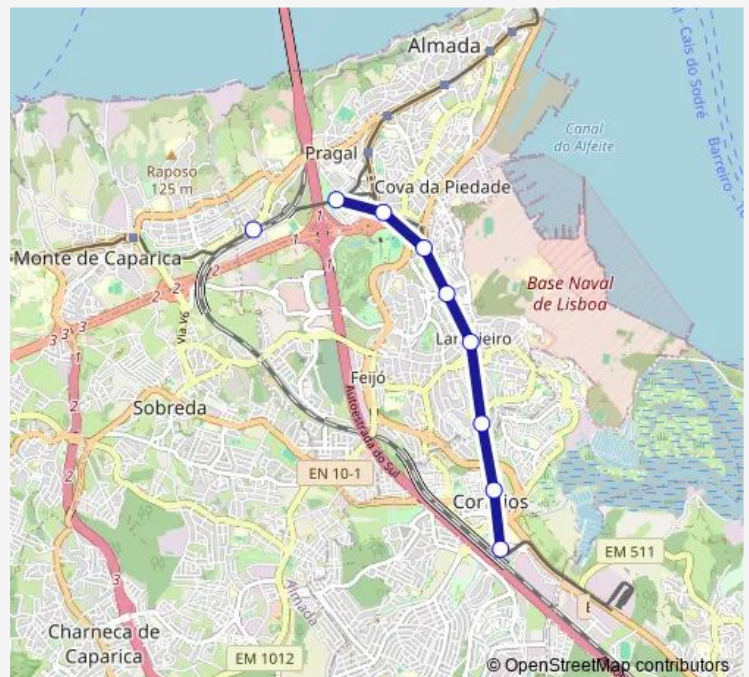

Metro 2 - Corroios

[Go to website](#)

Direction

Pragal — Corroios

9 stops

[Open route schedule](#)

Pragal

Ramalha

Route info

Direction: Pragal

Stops: 9

Trip Duration: 0 hour 15 min

■ 2 - Corroios

2 - Corroios Metro time schedules and route maps are available in an offline PDF at busmaps.com. Use the busmaps.com website to see live bus times, train schedule or subway schedule, and step-by-step directions for all public transit in Almada