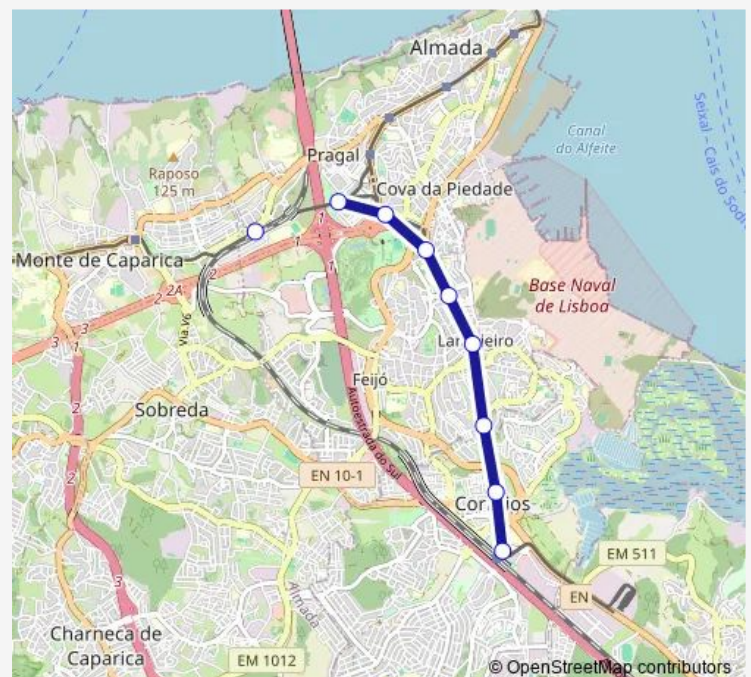

Pragal — Corroios

Monday	05:27-01:37 ⁺¹
Tuesday	05:27-01:37 ⁺¹
Wednesday	05:27-01:37 ⁺¹
Thursday	05:27-01:37 ⁺¹
Friday	05:27-01:37 ⁺¹
Saturday	05:17-01:37 ⁺¹
Sunday	05:28-01:43 ⁺¹

Route info

Direction: Pragal

Stops: 9

Trip Duration: 0 hour 15 min

■ 2 - Corroios

BusMaps

2 - Corroios Metro time schedules and route maps are available in an offline PDF at busmaps.com. Use the busmaps.com website to see live bus times, train schedule or subway schedule, and step-by-step directions for all public transit in Almada