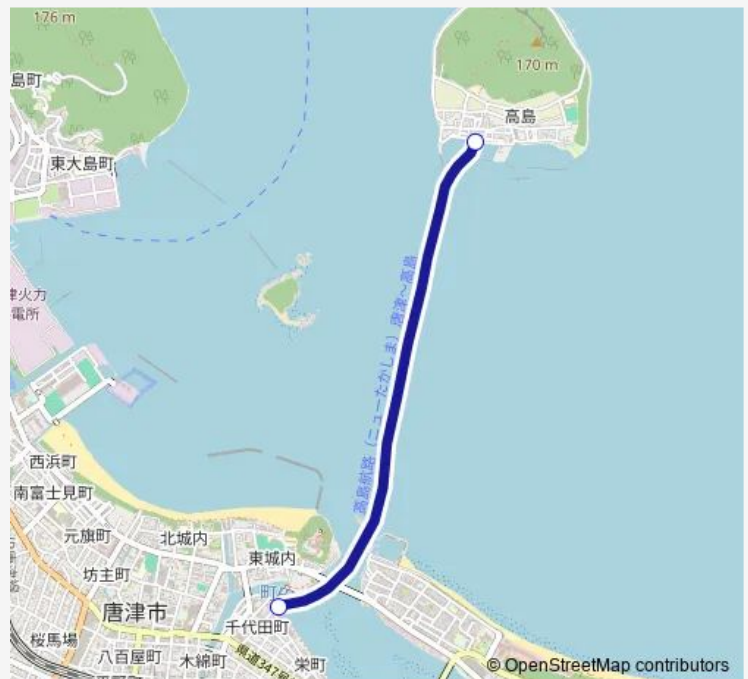

Ferry 唐津 ~ 高島航路

[Go to website](#)

Direction

undefined — undefined

0 stops

[Open route schedule](#)

Route schedule

undefined — undefined

Monday 07:50-18:00

Tuesday 07:50-18:00

Wednesday 07:50-18:00

Thursday 07:50-18:00

Friday 07:50-18:00

Saturday 07:50-18:00

Sunday 07:50-18:00

Route info

Direction:

Stops: 0

Trip Duration: – min

唐津 ~ 高島航路