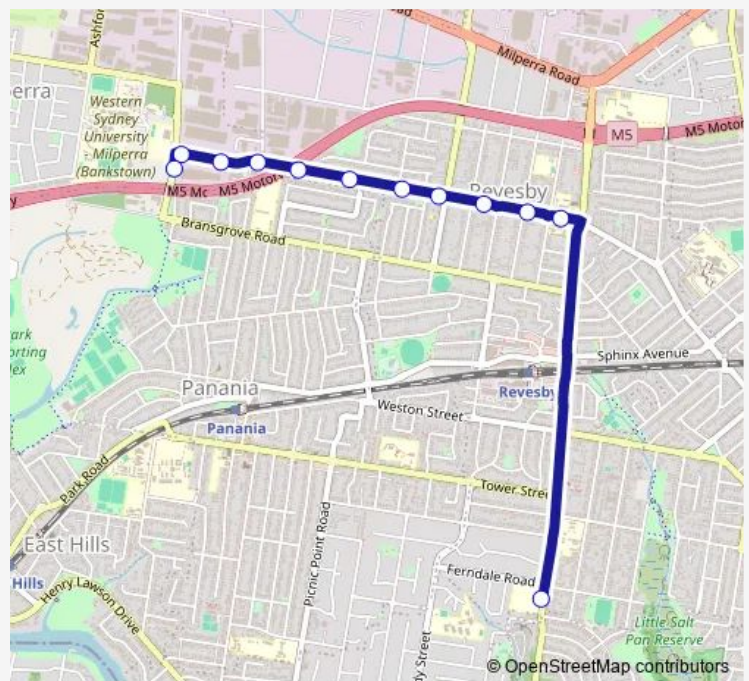

School Bus S734 De La Salle College to Mt St Joseph School

[Go to website](#)

Direction

De La Salle College, The River Rd — Horsley Rd After Beaconsfield St

12 stops

[Open route schedule](#)

- De La Salle College, The River Rd
- St Lukes Primary School, Beaconsfield St
- Beaconsfield St At Albert St
- Beaconsfield St After Sherwood St
- Beaconsfield St At Queen St
- Beaconsfield St Opp Beaconsfield Shops
- Beaconsfield St After Gowlland Pde
- Beaconsfield St At South Western Mwy
- Beaconsfield St Opp Marigold St
- 213 Beaconsfield St
- Beaconsfield St At Horsley Rd
- Horsley Rd After Beaconsfield St

Route schedule

De La Salle College, The River Rd — Horsley Rd After Beaconsfield St

Monday	15:05
Tuesday	15:05
Wednesday	15:05
Thursday	15:05
Friday	15:05
Saturday	—
Sunday	—

Route info

Direction: De La Salle College, The River Rd

Stops: 12

Trip Duration: 0 hour 18 min

S734 — De La Salle College to Mt St Joseph School

S734 School Bus time schedules and route maps are available in an offline PDF at busmaps.com. Use the busmaps.com website to see live bus times, train schedule or subway schedule, and step-by-step directions for all public transit in Liverpool