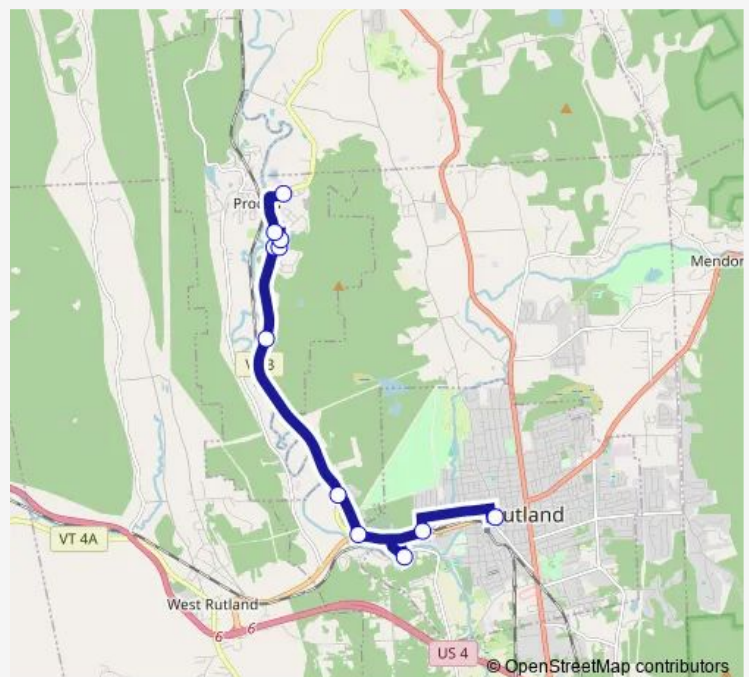

East Proctor Road and Route 3

Route 3 and South Street

Route 3 and Holden Avenue

Holden Avenue and Park Street

Proctor High School

Grove Street and Route 3

William St. & East St.

Route schedule

Rutland Multi-Modal Transit Center — William St. & East St.

Monday 08:00-16:30

Tuesday 08:00-16:30

Wednesday 08:00-16:30

Thursday 08:00-16:30

Friday 08:00-16:30

Saturday —

Sunday —

Route info

Direction: Rutland Multi-Modal Transit Center

Stops: 11

Trip Duration: 0 hour 26 min

Direction

William St. & East St. — Rutland Multi-Modal Transit Center

15 stops

[Open route schedule](#)

William St. & East St.

Williams Street and Curtis Street

Williams Street and East Street

Marble Museum

North St. & Main St.

North Street and School Street

School Street and Market Street

West St. Market