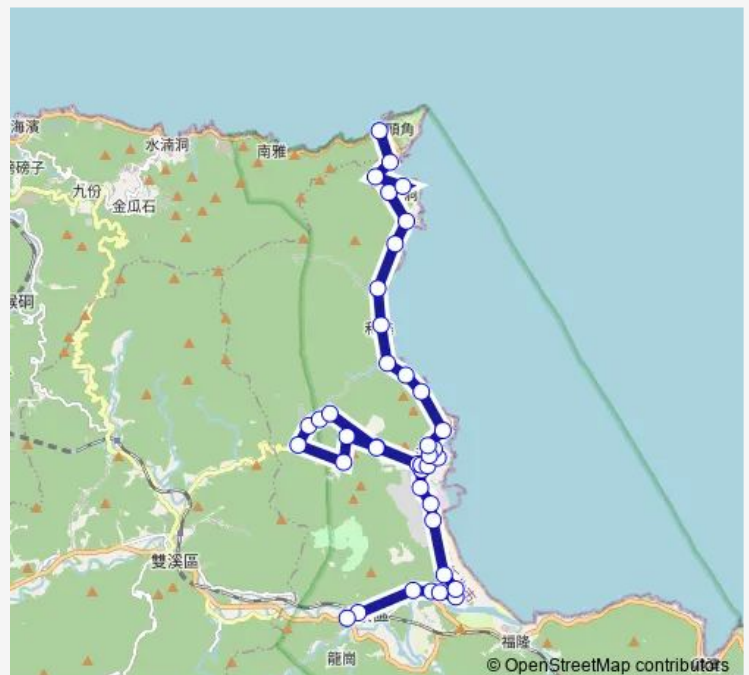

Thursday 16:35

Friday 16:35

Saturday —

Sunday —

Route info

Direction: 貢寮火車站

Stops: 40

Trip Duration: 7 hour 25 min