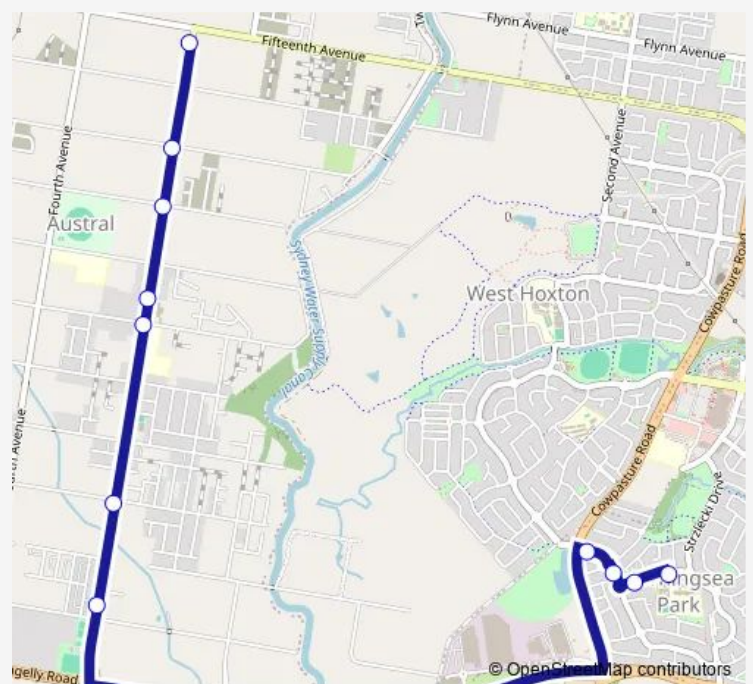

**Direction**

John Edmondson High School, School Grounds — Edmondson Av Before Fifteenth Av

13 stops

[Open route schedule](#)

John Edmondson High School, School Grounds

Horningsea Park Dr Before Joshua Moore Dr

Joshua Moore Dr At Sunrise Pl

Joshua Moore Dr Before Cowpasture Rd

Bringelly Rd After Cowpasture Rd

Bringelly Rd Opp Browns Rd

Edmondson Av Opp Scalabrini Village

Edmondson Av Before Seventh Av

Edmondson Av Opp Austral Public School

Edmondson Av Before Hopkins Pl

Edmondson Av Before Twelfth Av

Edmondson Av Before Thirteenth Av

Edmondson Av Before Fifteenth Av

Route schedule

John Edmondson High School, School Grounds — Edmondson Av Before Fifteenth Av

Monday	14:45
Tuesday	14:45
Wednesday	14:45
Thursday	14:45
Friday	—
Saturday	—
Sunday	—

Route info

Direction: John Edmondson High School, School Grounds

Stops: 13

Trip Duration: 0 hour 20 min

2025 School Bus time schedules and route maps are available in an offline PDF at [busmaps.com](https://busmaps.com). Use the [busmaps.com](https://busmaps.com) website to see live bus times, train schedule or subway schedule, and step-by-step directions for all public transit in Liverpool