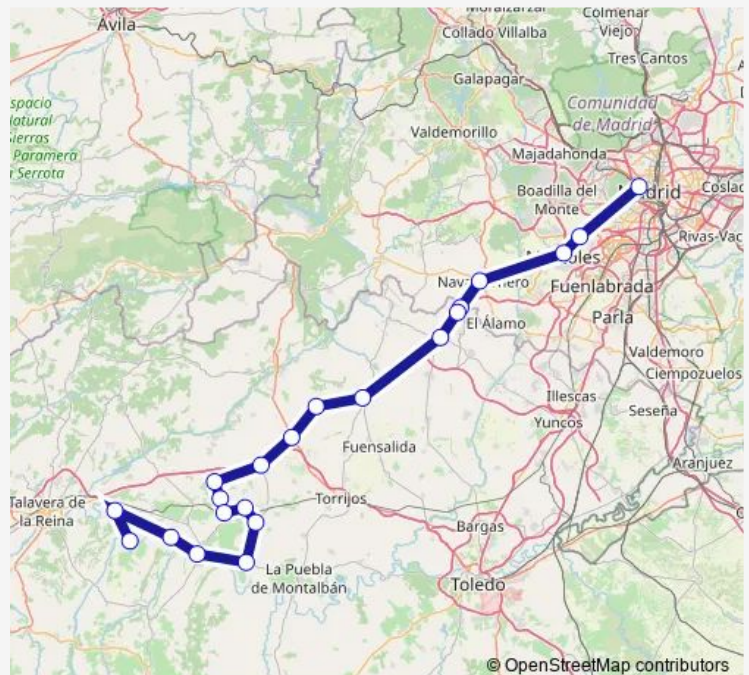

Bernuy

Vegas San Antonio

La Pueblanueva

Route schedule

Madrid Principe Pio — La Pueblanueva

Monday	09:30
Tuesday	09:30
Wednesday	09:30
Thursday	09:30
Friday	09:30
Saturday	—
Sunday	21:30

Route info

Direction: Madrid Principe Pio

Stops: 21

Trip Duration: 2 hour 35 min

■ 906 — Madrid-LA Pueblanueva

BusMaps

Direction

La Pueblanueva — Madrid Principe Pio

21 stops

[Open route schedule](#)

La Pueblanueva

Vegas San Antonio

Bernuy

Malpica de Tajo

Carpio de Tajo

La Mata

Carriches

Erustes

Tuesday 09:50

Wednesday 09:50

Thursday 09:50

Friday 09:50

Saturday —

Sunday 07:30

Route info

Direction: La Pueblanueva