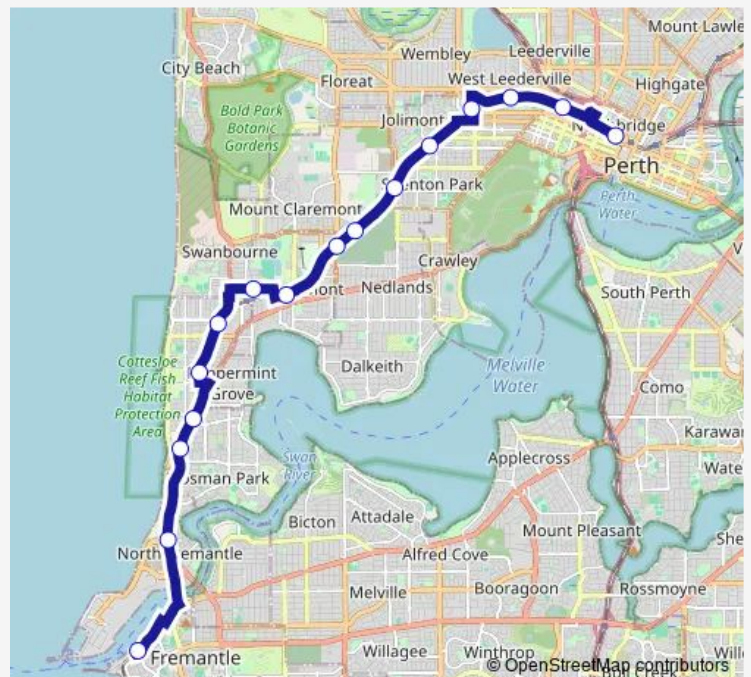

Stirling Hwy Before Stuart St

Stirling Hwy After Victoria St

Stirling Hwy North Fremantle Stn

Fremantle Stn Stand 1

### Route schedule

Perth Busport Zone A — Fremantle Stn Stand 1

Monday	—
Tuesday	—
Wednesday	—
Thursday	—
Friday	—
Saturday	05:00-02:20 <sup>+1</sup>
Sunday	—

### Route info

Direction: Perth Busport Zone A

Stops: 16

Trip Duration: 0 hour 52 min

**Direction**

Fremantle Stn Stand 2 — Perth Busport Zone B

16 stops

[Open route schedule](#)

## Route info

Direction: Fremantle Stn Stand 2

Stops: 16

Trip Duration: 0 hour 44 min

**Direction**

Fremantle Stn Stand 2 — Wellington St Stand 3

16 stops

[Open route schedule](#)