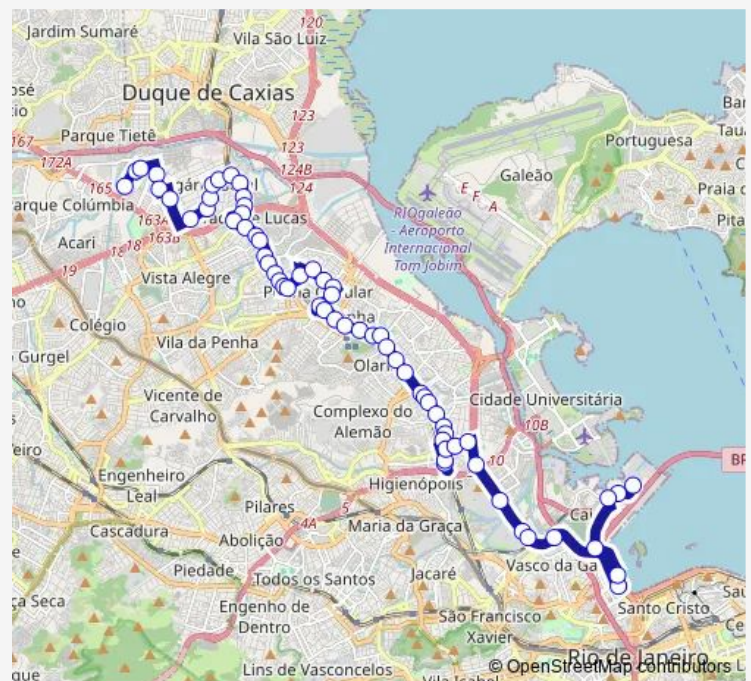

### Route schedule

Ponto Final: Caju : General Sampaio — Ponto Final: Jardim América : Linha 906

Monday	00:00
Tuesday	00:00
Wednesday	00:00
Thursday	00:00
Friday	00:00
Saturday	00:00
Sunday	—

### Route info

Direction: Ponto Final: Caju : General Sampaio

Stops: 73

Trip Duration: 1 hour 2 min

906 — Jardim América - Caju

João Romariz

Nabor do Rego

Gonzaga Duque

Santa Basilissa

Jequiriça

Patagônia

Quito

Panamá

Honduras

Costa Rica

Guatemala