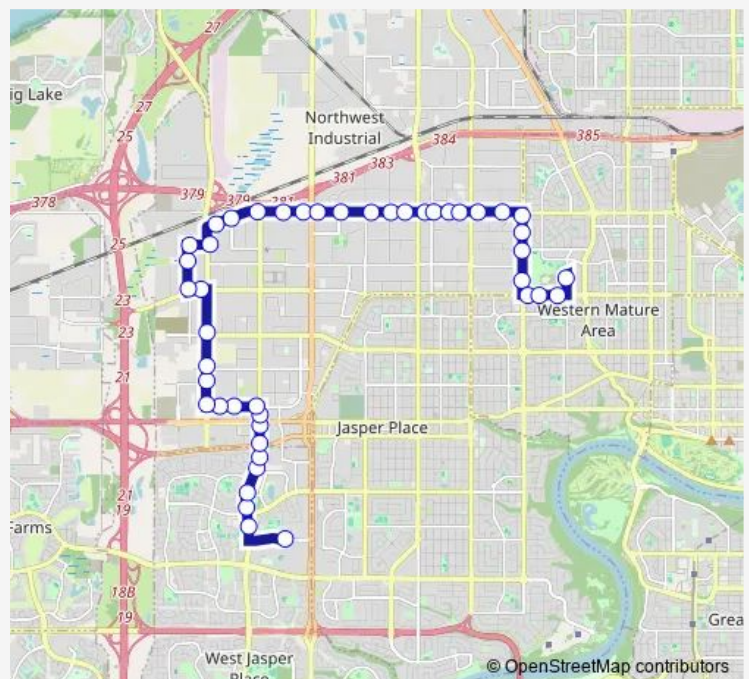

178 Street & 118 Avenue

Route schedule

Westmount Transit Centre Bay C — West Edmonton Mall
Transit Centre Bay A

Monday 06:16-17:46

Tuesday 06:16-17:46

Wednesday 06:16-17:46

Thursday 06:16-17:46

Friday 06:16-17:46

Saturday —

Sunday —

Route info

Direction: Westmount Transit Centre Bay C

Stops: 42

Trip Duration: 0 hour 33 min

906 — West Edmonton Mall - Westmount

181 Street & 118 Avenue

184 Street & 118 Avenue nearside

184 Street & 116 Avenue

186 Street & 116 Avenue

186 Street & 114 Avenue

186 Street & 111 Avenue

184 Street & 111 Avenue

184 Street & 107 Avenue

184 Street & 105 Avenue

184 Street & 104 Avenue

184 Street & 102 Avenue

182 Street & 102 Avenue

180 Street & 102 Avenue

178 Street & 102 Avenue

178 Street & Stony Plain Road

178 Street & 100 Avenue

178 Street & 98A Avenue