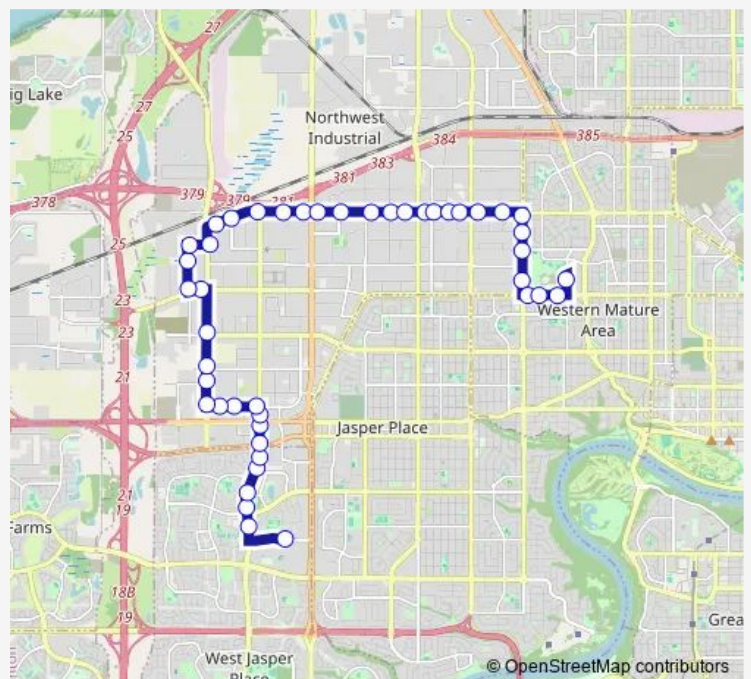

178 Street & 102 Avenue

180 Street & 102 Avenue

182 Street & 102 Avenue

184 Street & 102 Avenue

184 Street & 104 Avenue

184 Street & 105 Avenue

184 Street & 107 Avenue

184 Street & 111 Avenue

186 Street & 111 Avenue

186 Street & 114 Avenue

186 Street & 116 Avenue

184 Street & 116 Avenue

Route schedule

West Edmonton Mall Transit Centre Bay A — Westmount Transit Centre Bay A

Monday 05:34-17:36

Tuesday 05:34-17:36

Wednesday 05:34-17:36

Thursday 05:34-17:36

Friday 05:34-17:36

Saturday —

Sunday —

Route info

Direction: West Edmonton Mall Transit Centre Bay A

Stops: 45

Trip Duration: 0 hour 34 min

906 — West Edmonton Mall - Westmount

184 Street & 118 Avenue

181 Street & 118 Avenue

178 Street & 118 Avenue

173 Street & 118 Avenue

170 Street & 118 Avenue nearside

170 Street & 118 Avenue