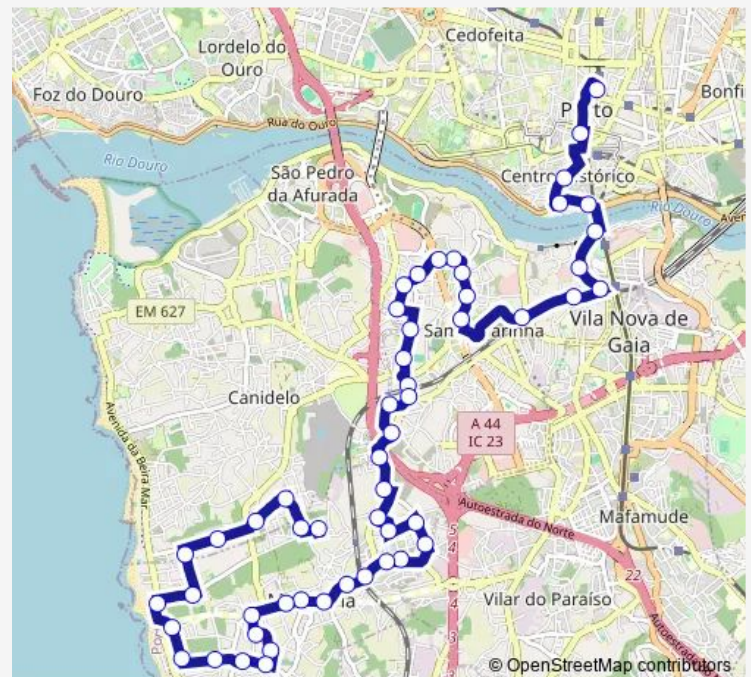

### Route schedule

Madalena — Trindade

Monday 06:10-23:30

Tuesday 06:10-23:30

Wednesday 06:10-23:30

Thursday 06:10-23:30

Friday 06:10-23:30

Saturday 06:15-23:30

### Route info

Direction: Madalena

Stops: 57

Trip Duration: 1 hour 0 min

906 — Trindade - Madalena

Gomes Júnior

Maninho

Praceta Oliveiras